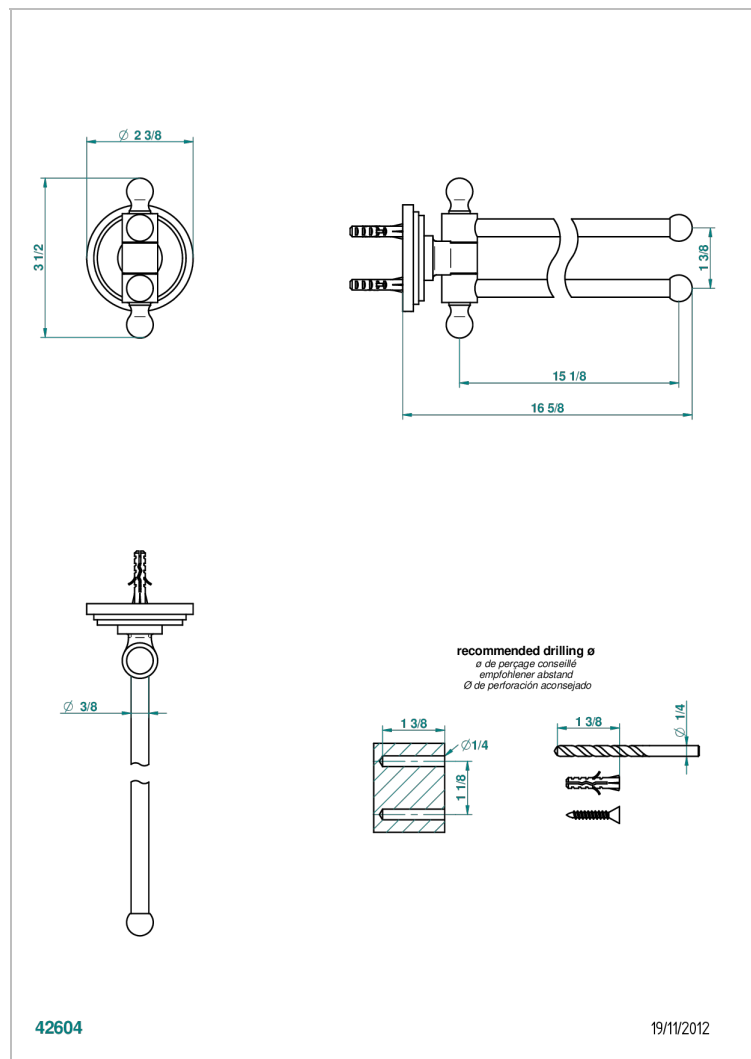

# FRIVOLE WITH LEVER HANDLES

G2S-522

Towel bar 15 3/4" long, double swivel

## CHARACTERISTIC

- Frivole with lever handles
- Towel bar 15 3/4" long, double swivel

Umber PVD - H66