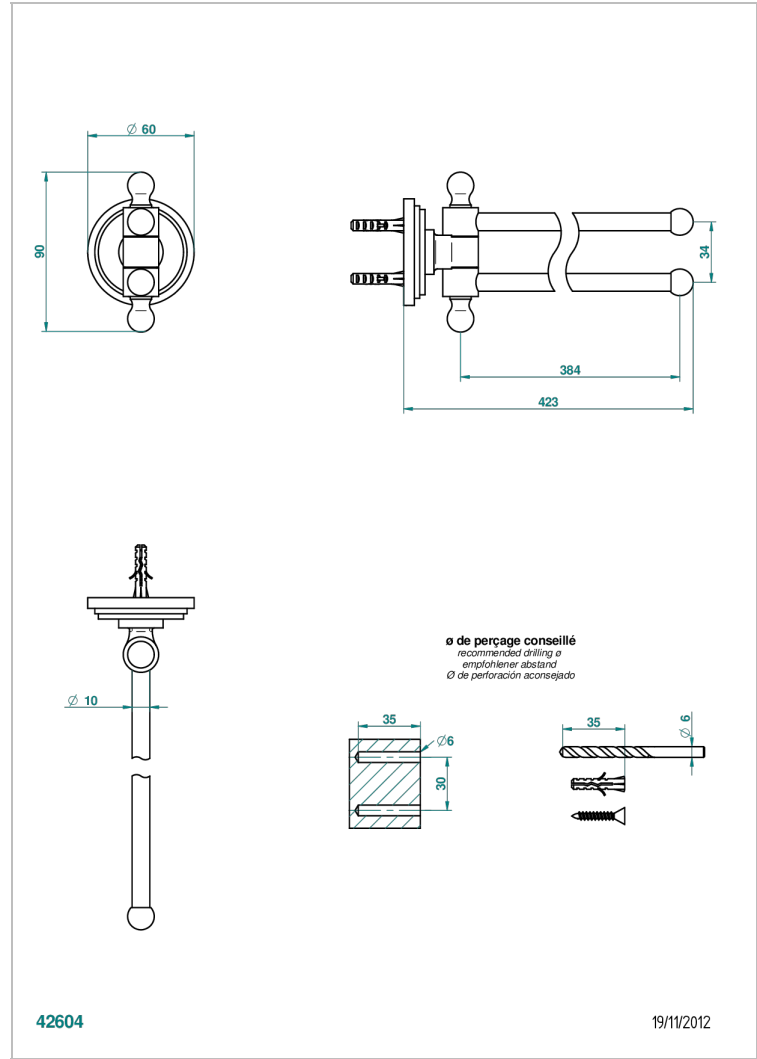

# FRIVOLE

G2R-522

Towel bar 15 3/4" long, double swivel

THG<sup>®</sup>  
PARIS

## CHARACTERISTIC

- Frivole
- Towel bar 15 3/4" long, double swivel

Umber PVD - H66