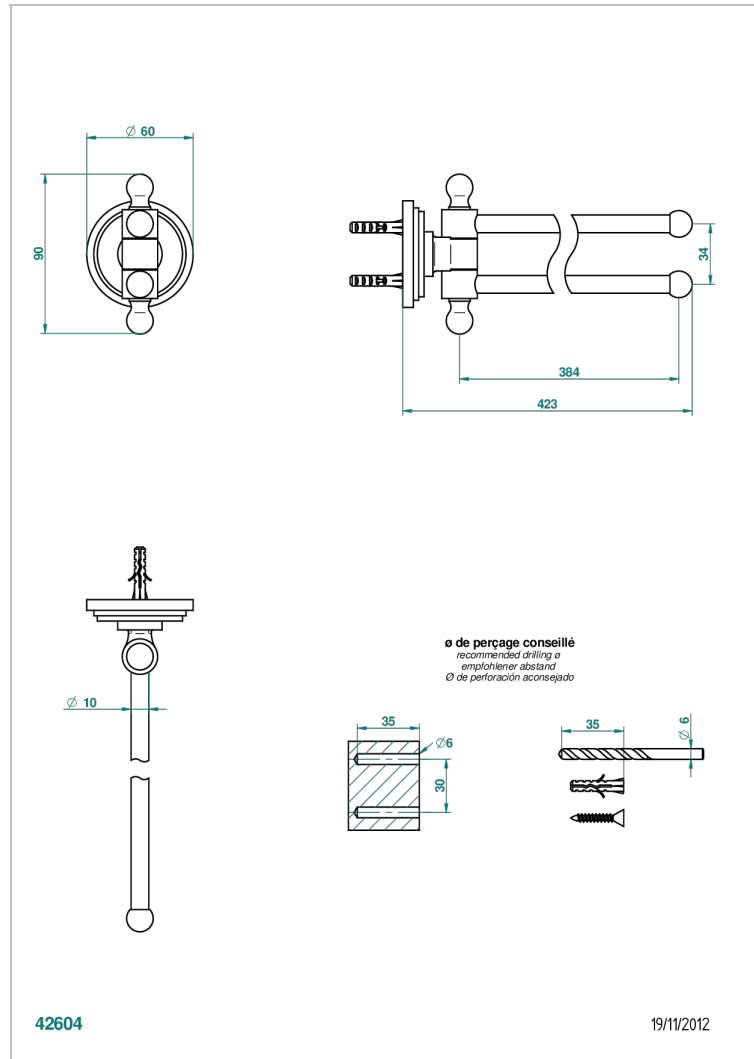

# FROUFROU WITH LEVER HANDLES

G2P-522

Towel bar 15 3/4" long, double swivel

THG<sup>®</sup>  
PARIS

## CHARACTERISTIC

- Froufrou with lever handles
- Towel bar 15 3/4" long, double swivel