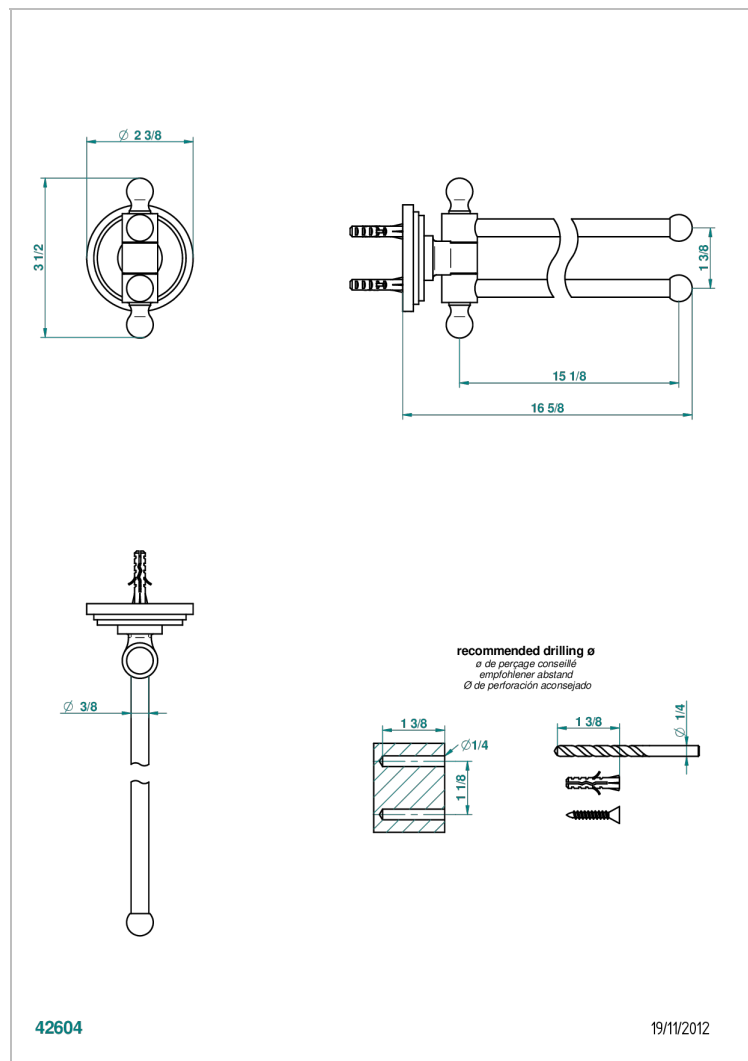

FROUFROU WITH LEVER HANDLES

G2P-522

Towel bar 15 3/4" long, double swivel

CHARACTERISTIC

- Froufrou with lever handles
- Towel bar 15 3/4" long, double swivel

AVAILABLE FINITIONS

Black ceram - D30
 Blush PVD - H62
 Brass color PVD - H49
 Brown bronze color PVD - F33
 Chrome polished - A02
 Chrome polished / gold polished - G02

Matt nickel color PVD - H56
 Nickel antique / Sovereign - H28
 Nickel color PVD - H55
 Nickel polished - B01
 Soft gold - F30
 Soft matt gold - F31

Umber PVD - H66