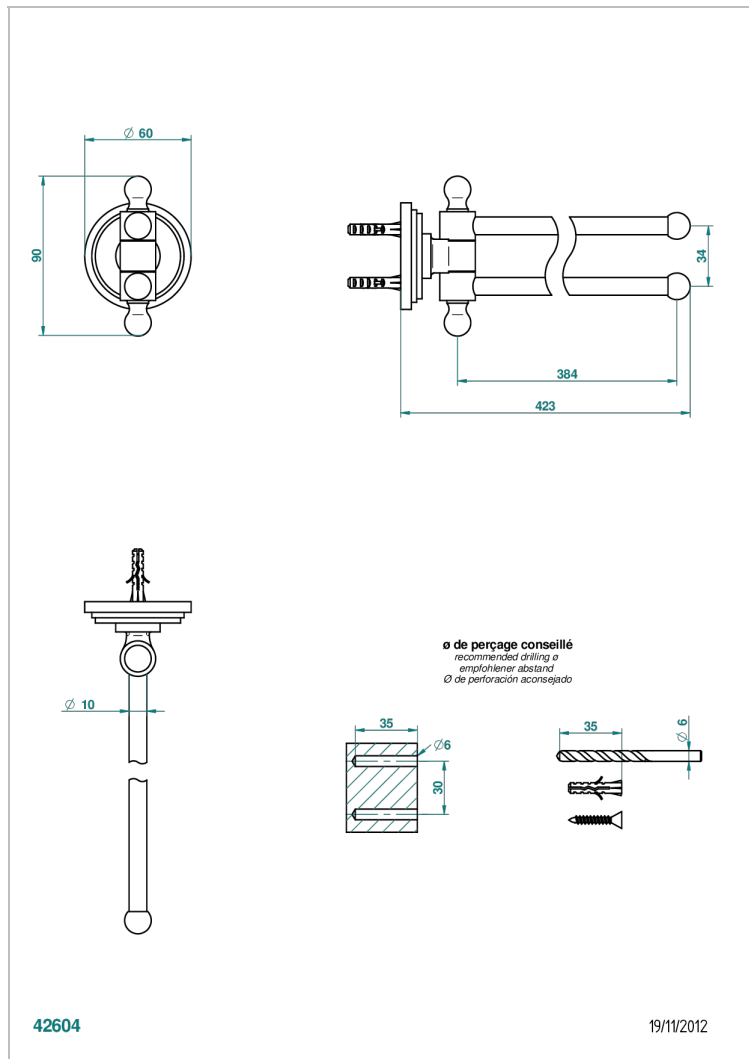

FAUBOURG BLACK PORCELAIN WITH LEVER HANDLES

G2M-522

Towel bar 15 3/4" long, double swivel

CHARACTERISTIC

- Faubourg Black Porcelain with lever handles
- Towel bar 15 3/4" long, double swivel

AVAILABLE FINITIONS