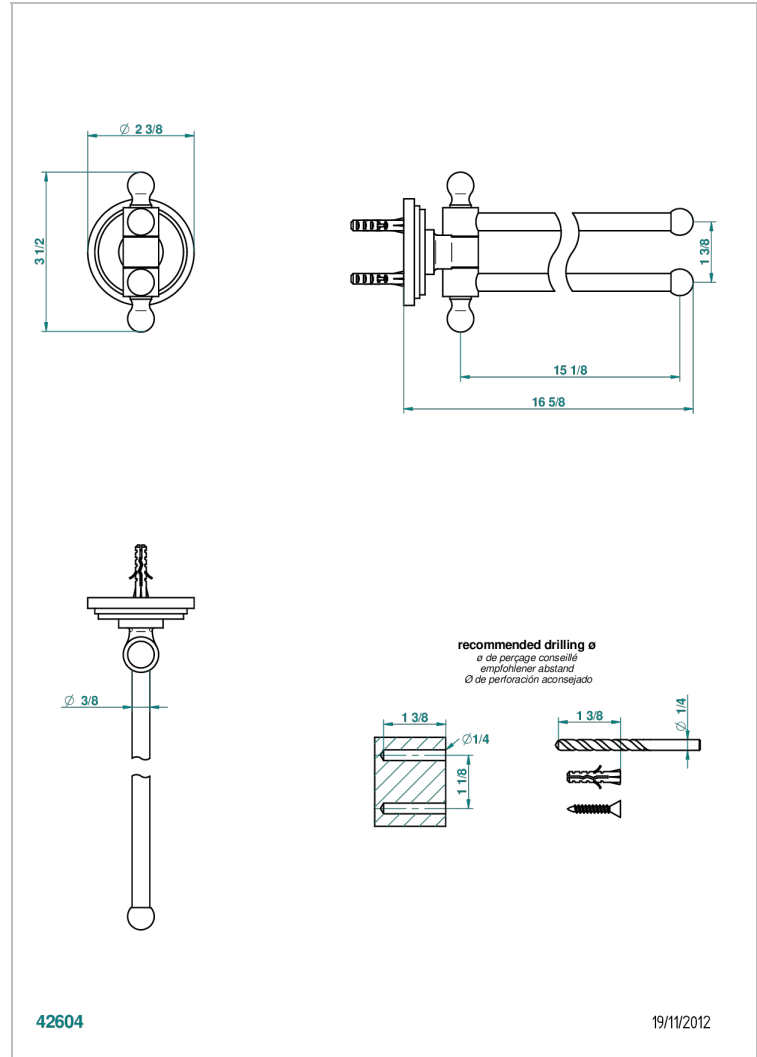

FAUBOURG BLACK PORCELAIN WITH LEVER HANDLES

G2M-522

Towel bar 15 3/4" long, double swivel

42604

19/11/2012

CHARACTERISTIC

- Faubourg Black Porcelain with lever handles
- Towel bar 15 3/4" long, double swivel