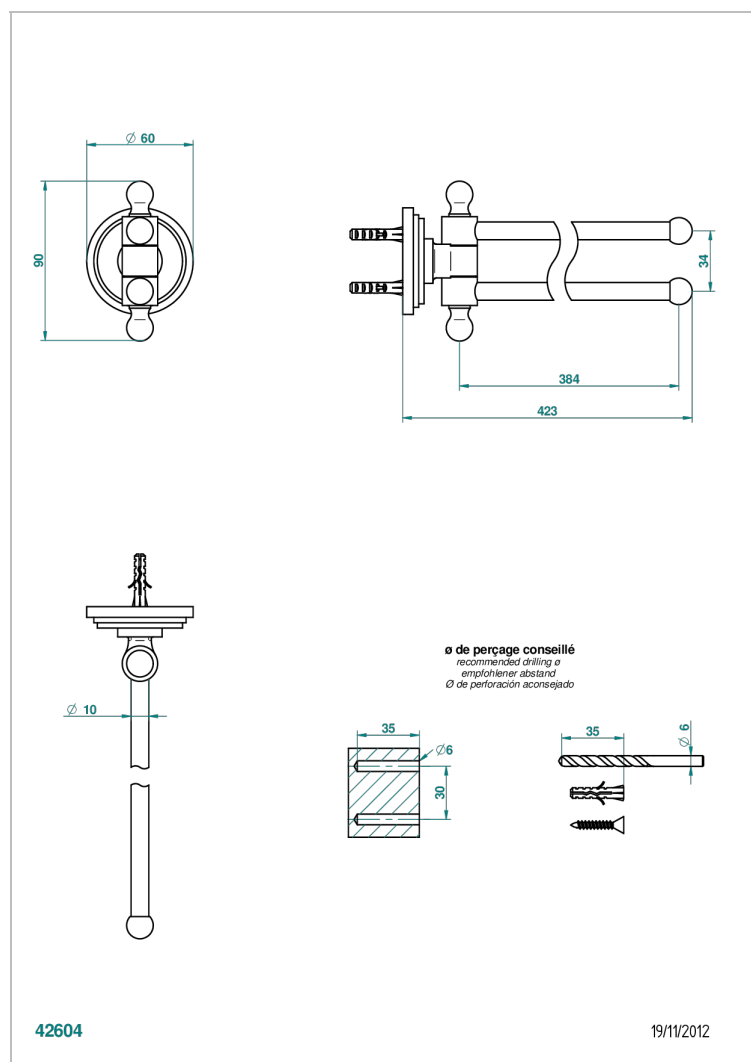

FAUBOURG BLACK PORCELAIN WITH LEVER

G2M-522

Double towel holder, 2 mobile rails, length: 400 mm, ø 16 mm

CHARACTERISTIC

- Faubourg Black Porcelain with lever
- Double towel holder, 2 mobile rails, length: 400 mm, ø 16 mm