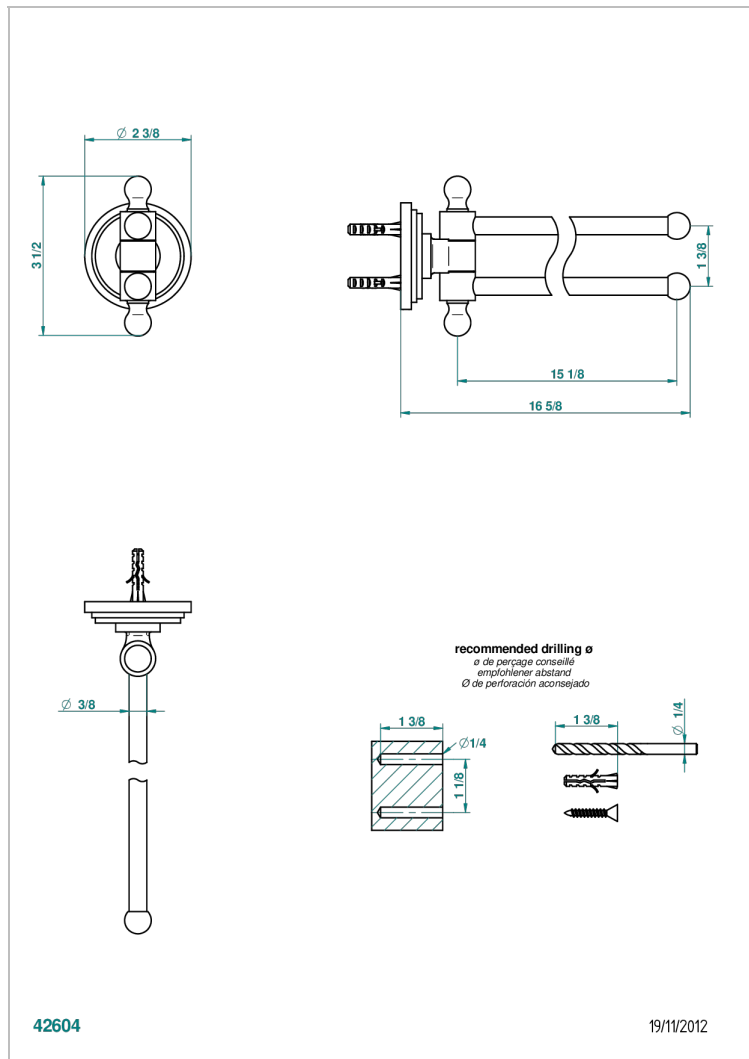

FAUBOURG BLACK PORCELAIN WITH LEVER

G2M-522

Double towel holder, 2 mobile rails, length: 400 mm, ø 16 mm

CHARACTERISTIC

- Faubourg Black Porcelain with lever
- Double towel holder, 2 mobile rails, length: 400 mm, ø 16 mm