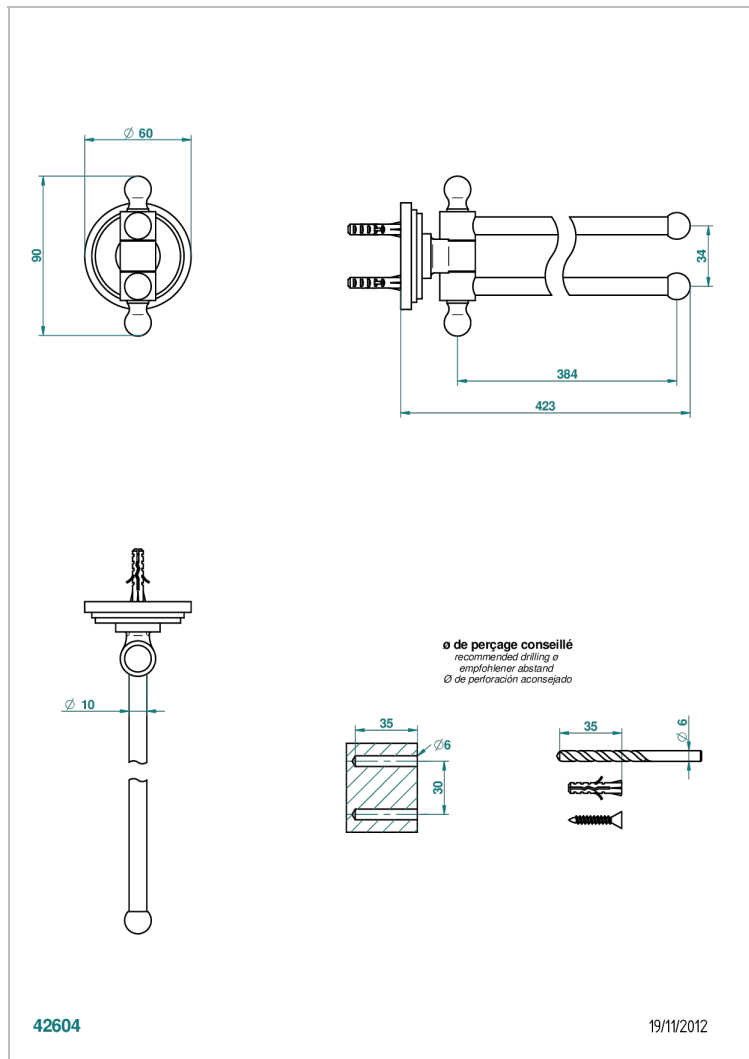

# FAUBOURG BLACK PORCELAIN

G2L-522

Towel bar 15 3/4" long, double swivel

## CHARACTERISTIC

- Faubourg Black Porcelain
- Towel bar 15 3/4" long, double swivel