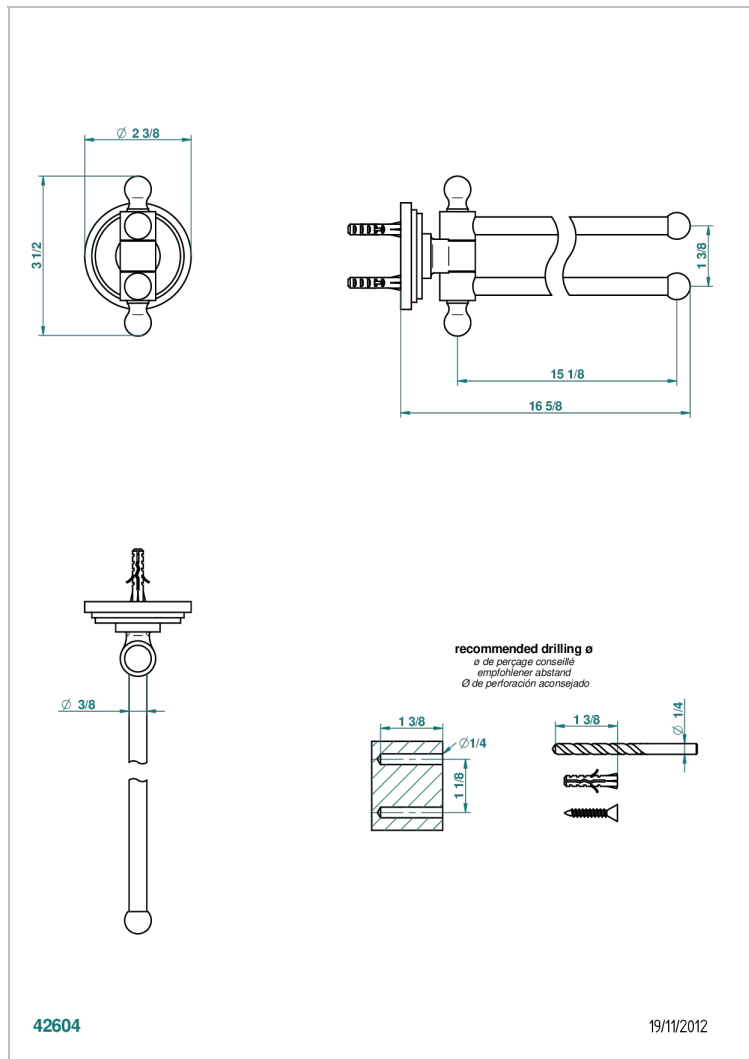

FAUBOURG BLACK PORCELAIN

G2L-522

Towel bar 15 3/4" long, double swivel

CHARACTERISTIC

- Faubourg Black Porcelain
- Towel bar 15 3/4" long, double swivel

AVAILABLE FINITIONS

Black ceram - D30
Blush PVD - H62
Brass color PVD - H49
Brown bronze color PVD - F33
Chrome polished - A02
Chrome polished / gold polished - G02