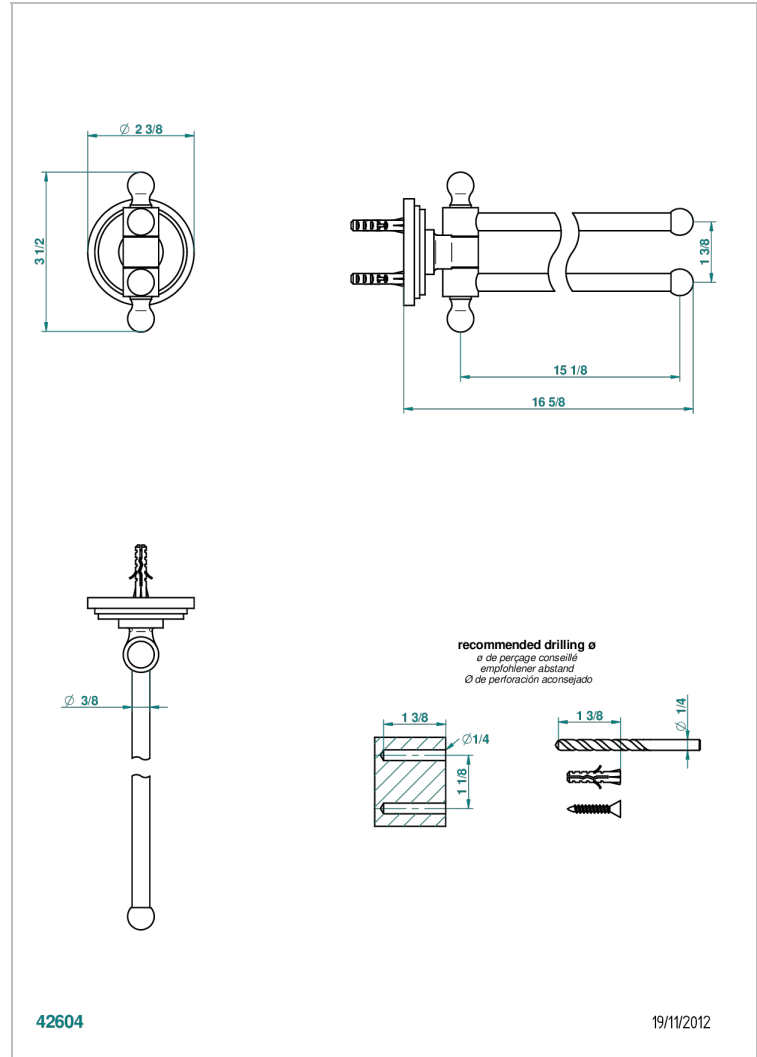

# FAUBOURG BLACK PORCELAIN

G2L-522

Double towel holder, 2 mobile rails, length: 400 mm, ø 16 mm

42604

19/11/2012

## CHARACTERISTIC

- Faubourg Black Porcelain
- Double towel holder, 2 mobile rails, length: 400 mm, ø 16 mm