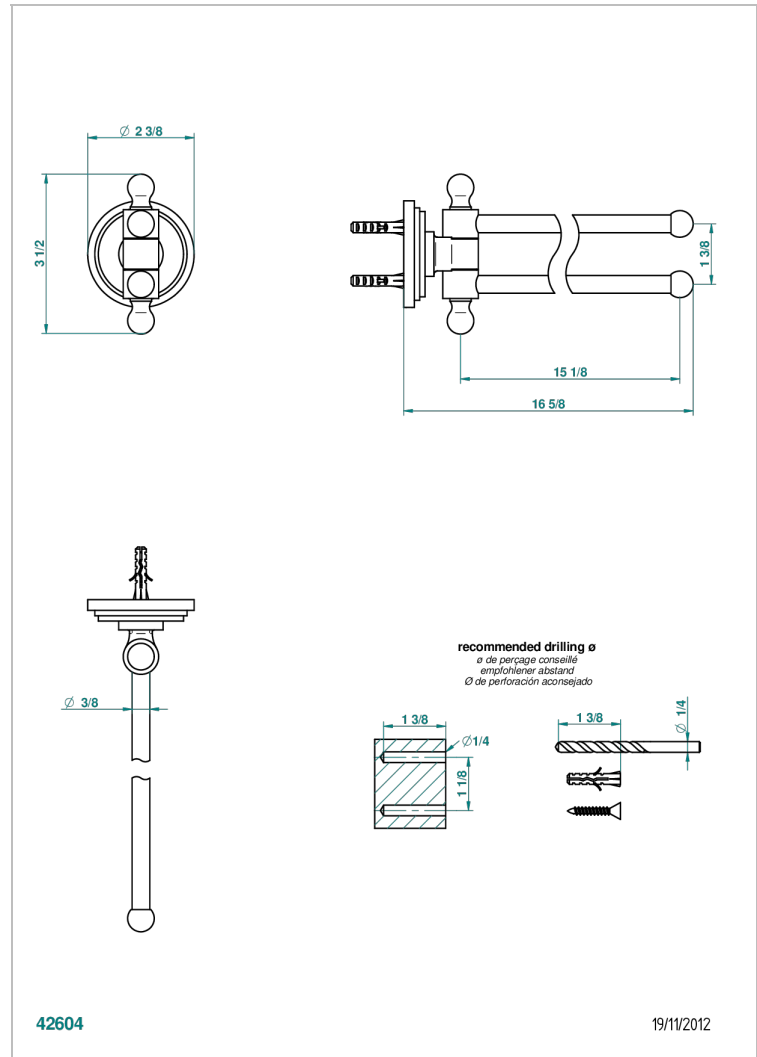

# FAUBOURG BLACK PORCELAIN

G2L-522

Double towel holder, 2 mobile rails, length: 400 mm, ø 16 mm

## CHARACTERISTIC

- Faubourg Black Porcelain
- Double towel holder, 2 mobile rails, length: 400 mm, ø 16 mm