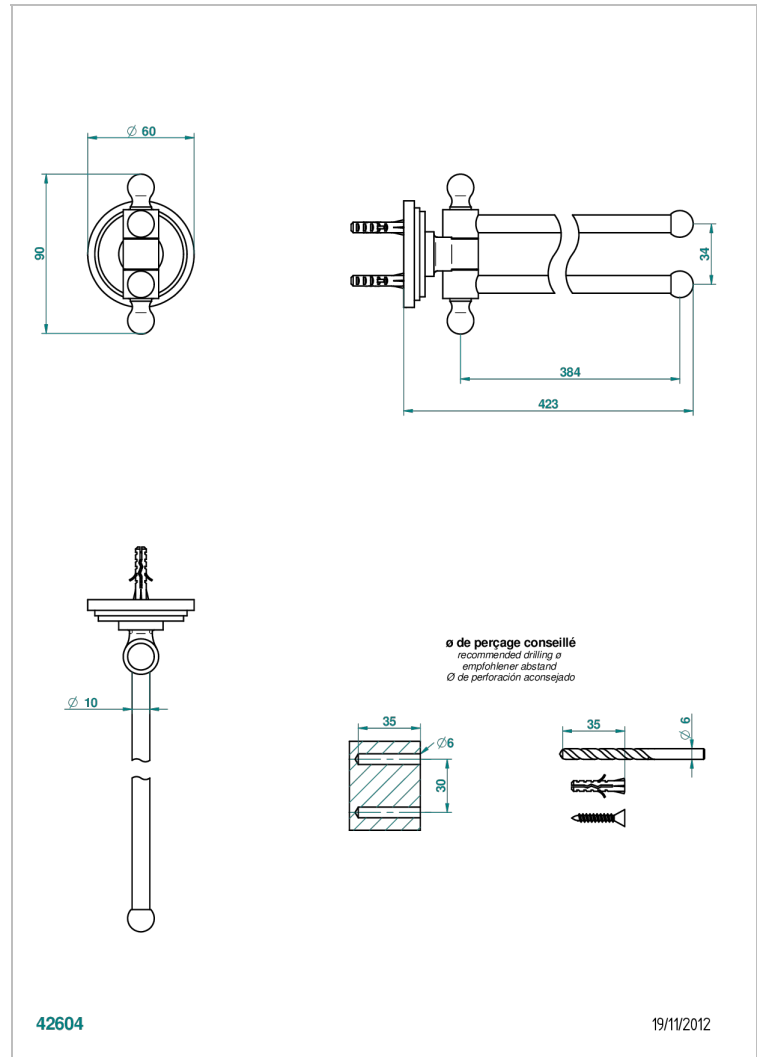

FAUBOURG BLACK PORCELAIN

G2L-522

Double towel holder, 2 mobile rails, length: 400 mm, \varnothing 16 mm

THG[®]
PARIS

CHARACTERISTIC

- Faubourg Black Porcelain
- Double towel holder, 2 mobile rails, length: 400 mm, \varnothing 16 mm

AVAILABLE FINITIONS

Antique nickel - H28
Black ceram - D30
Blush PVD - H62
Brass color PVD - H49
Brown bronze color PVD - F33
Gold color PVD - H52

Graphite PVD - H64
Matt Umber PVD - H67
Matt blush PVD - H60
Matt brass color PVD - H50
Matt brown bronze color PVD - F34
Matt chrome - C02