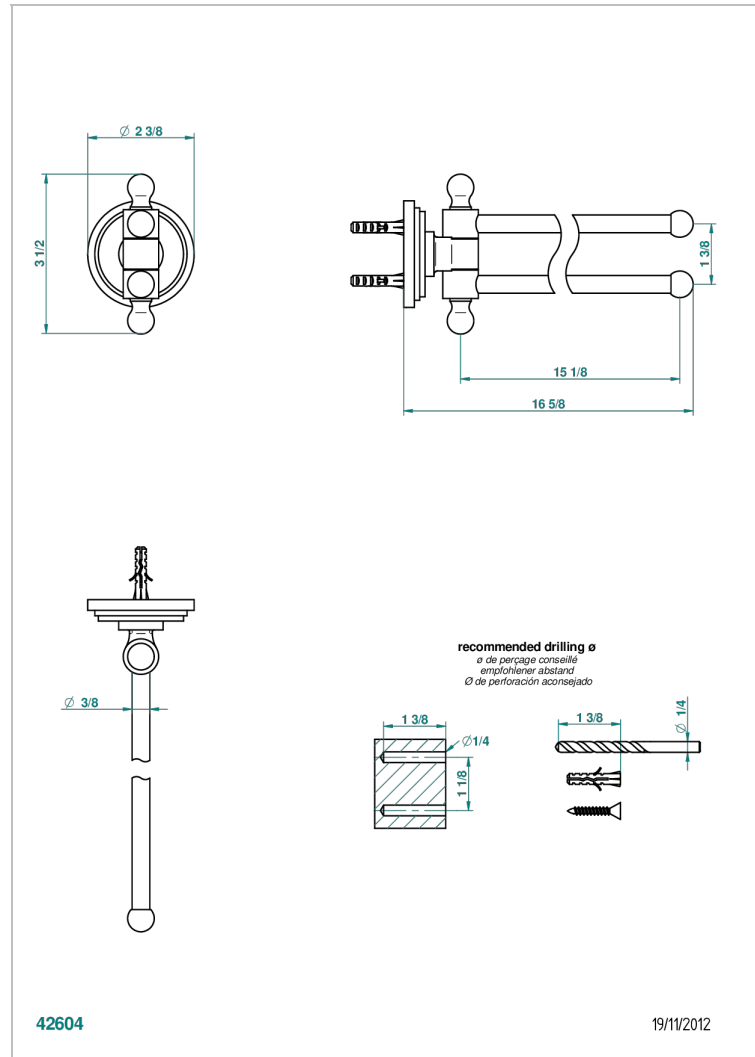

# FAUBOURG BLACK PORCELAIN

G2L-522

Double towel holder, 2 mobile rails, length: 400 mm,  $\varnothing$  16 mm

## CHARACTERISTIC

- Faubourg Black Porcelain
- Double towel holder, 2 mobile rails, length: 400 mm,  $\varnothing$  16 mm