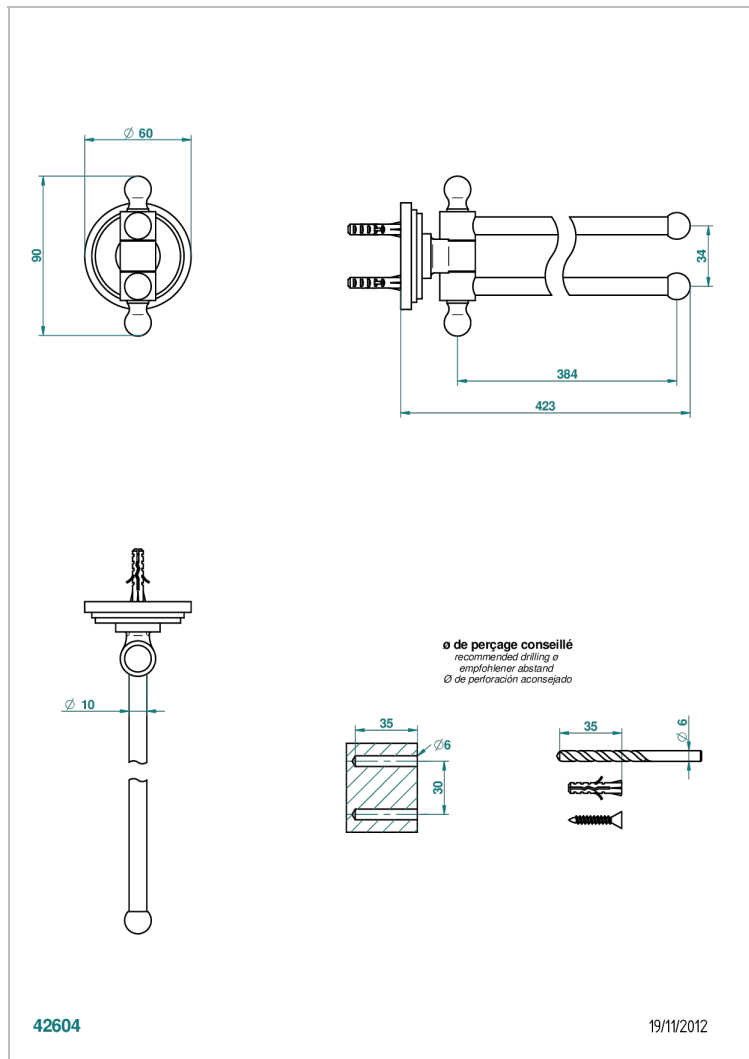

# FAUBOURG WHITE PORCELAIN

G2K-522

Towel bar 15 3/4" long, double swivel

## CHARACTERISTIC

- Faubourg White Porcelain
- Towel bar 15 3/4" long, double swivel