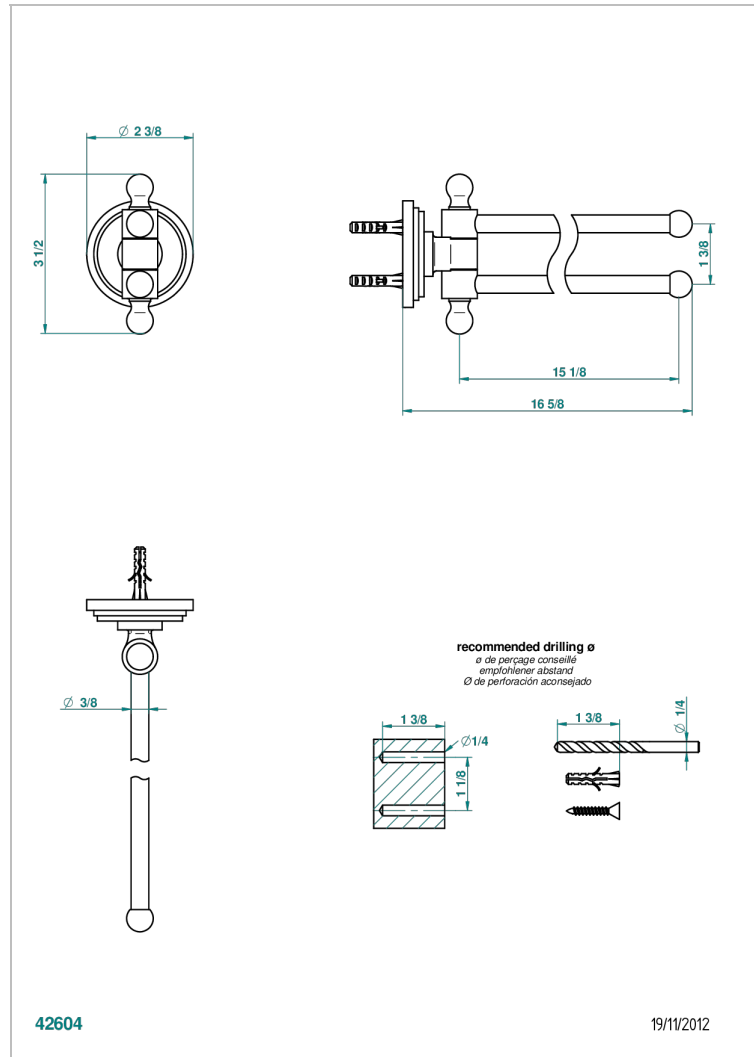

FAUBOURG WHITE PORCELAIN

G2K-522

Towel bar 15 3/4" long, double swivel

CHARACTERISTIC

- Faubourg White Porcelain
- Towel bar 15 3/4" long, double swivel

AVAILABLE FINITIONS

Black ceram - D30
 Blush PVD - H62
 Brass color PVD - H49
 Brown bronze color PVD - F33
 Chrome polished - A02
 Chrome polished / gold polished - G02