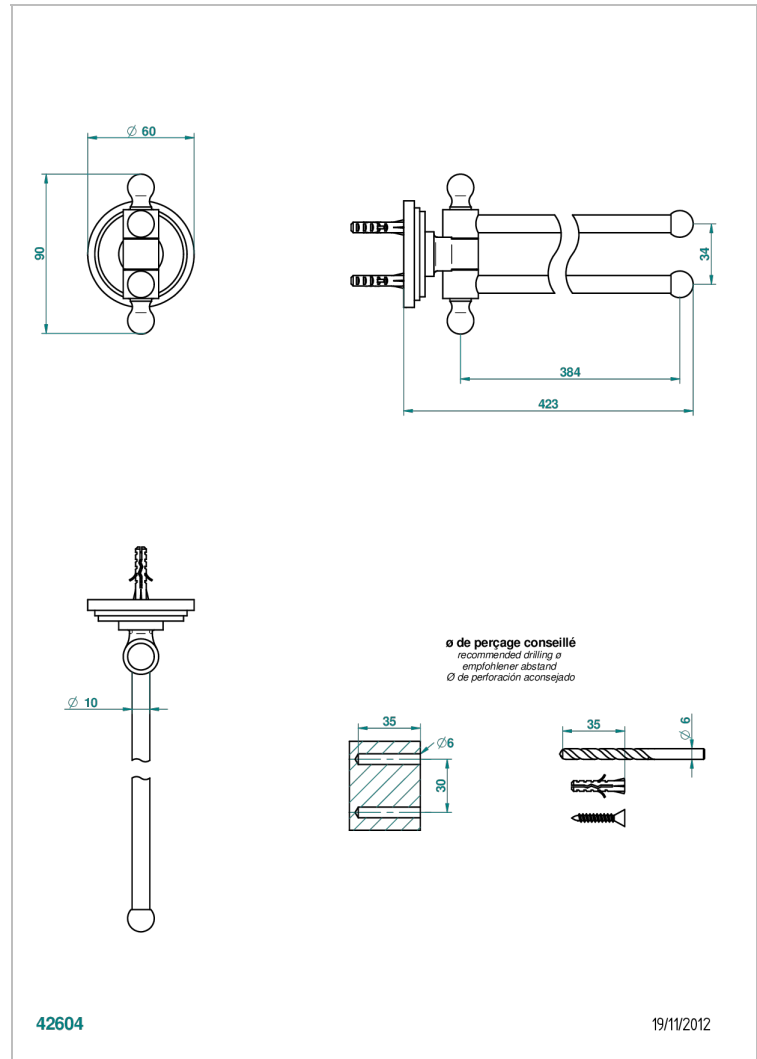

FAUBOURG WHITE PORCELAIN

G2K-522

Double towel holder, 2 mobile rails, length: 400 mm, \varnothing 16 mm

THG[®]
PARIS

CHARACTERISTIC

- Faubourg White Porcelain
- Double towel holder, 2 mobile rails, length: 400 mm, \varnothing 16 mm