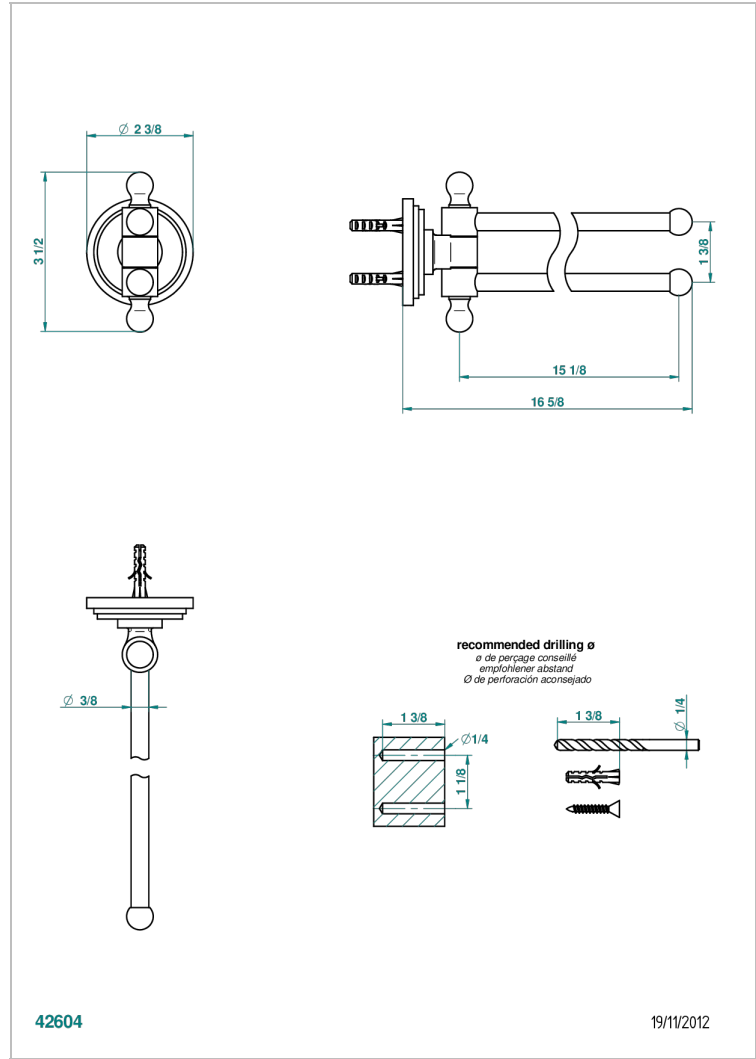

# FAUBOURG WHITE PORCELAIN

G2K-522

Double towel holder, 2 mobile rails, length: 400 mm,  $\varnothing$  16 mm

## CHARACTERISTIC

- Faubourg White Porcelain
- Double towel holder, 2 mobile rails, length: 400 mm,  $\varnothing$  16 mm