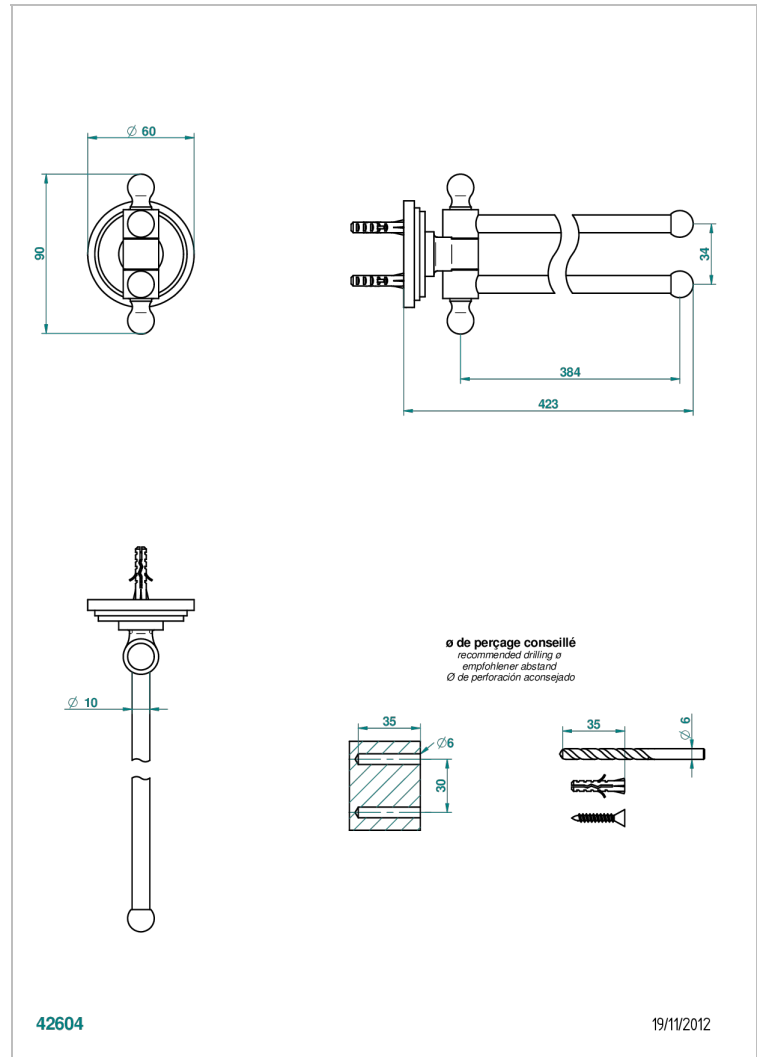

FAUBOURG WHITE PORCELAIN

G2K-522

Double towel holder, 2 mobile rails, length: 400 mm, \varnothing 16 mm

THG[®]
PARIS

CHARACTERISTIC

- Faubourg White Porcelain
- Double towel holder, 2 mobile rails, length: 400 mm, \varnothing 16 mm

AVAILABLE FINITIONS

Antique nickel - H28
Black ceram - D30
Blush PVD - H62
Brass color PVD - H49
Brown bronze color PVD - F33
Gold color PVD - H52

Graphite PVD - H64
Matt Umber PVD - H67
Matt blush PVD - H60
Matt brass color PVD - H50
Matt brown bronze color PVD - F34
Matt chrome - C02