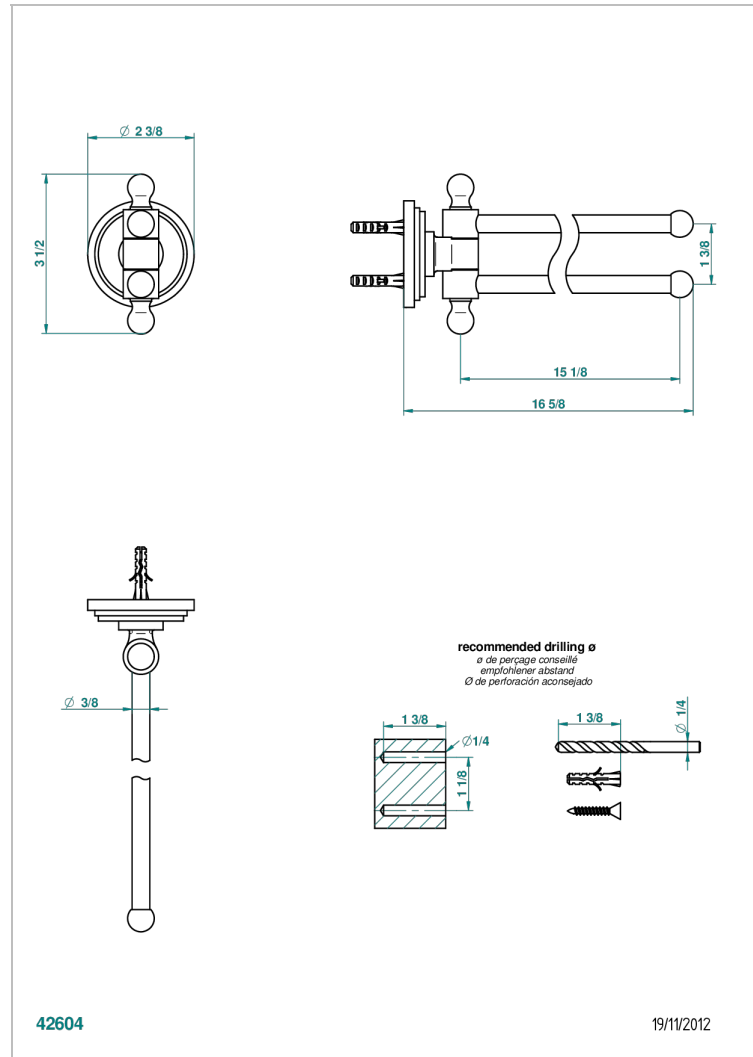

FAUBOURG WHITE PORCELAIN

G2K-522

Double towel holder, 2 mobile rails, length: 400 mm, \varnothing 16 mm

THG[®]
PARIS

CHARACTERISTIC

- Faubourg White Porcelain
- Double towel holder, 2 mobile rails, length: 400 mm, \varnothing 16 mm