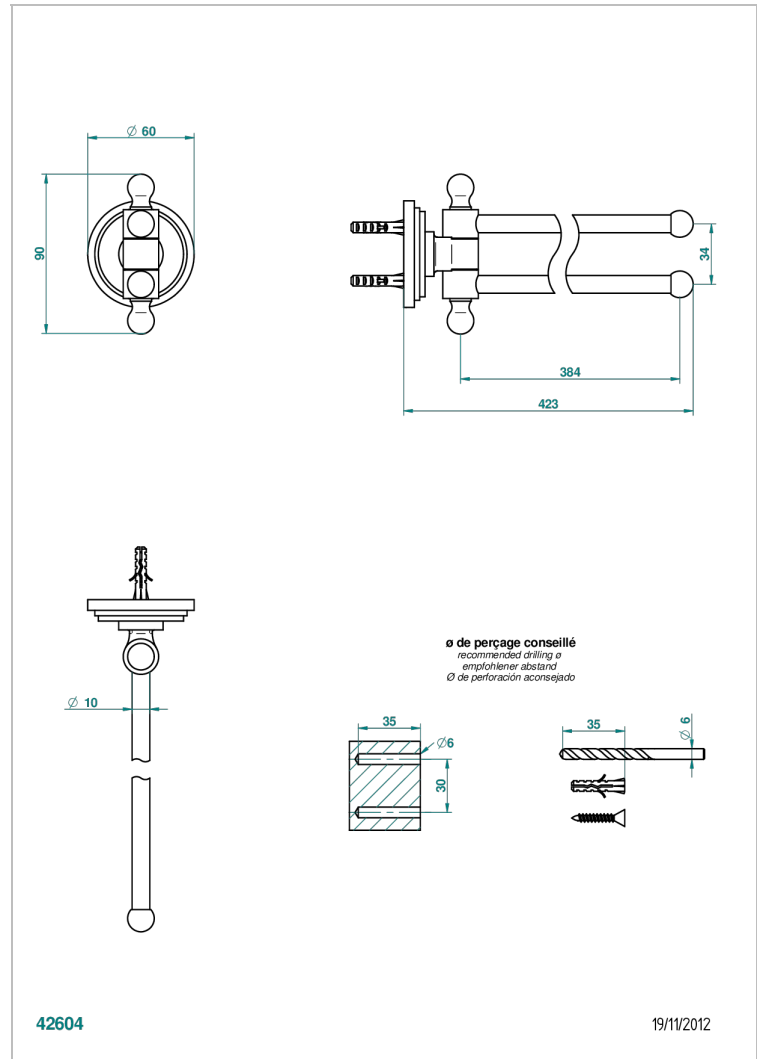

# FAUBOURG WHITE PORCELAIN

G2K-522

Double towel holder, 2 mobile rails, length: 400 mm,  $\varnothing$  16 mm

THG<sup>®</sup>  
PARIS

## CHARACTERISTIC

- Faubourg White Porcelain
- Double towel holder, 2 mobile rails, length: 400 mm,  $\varnothing$  16 mm