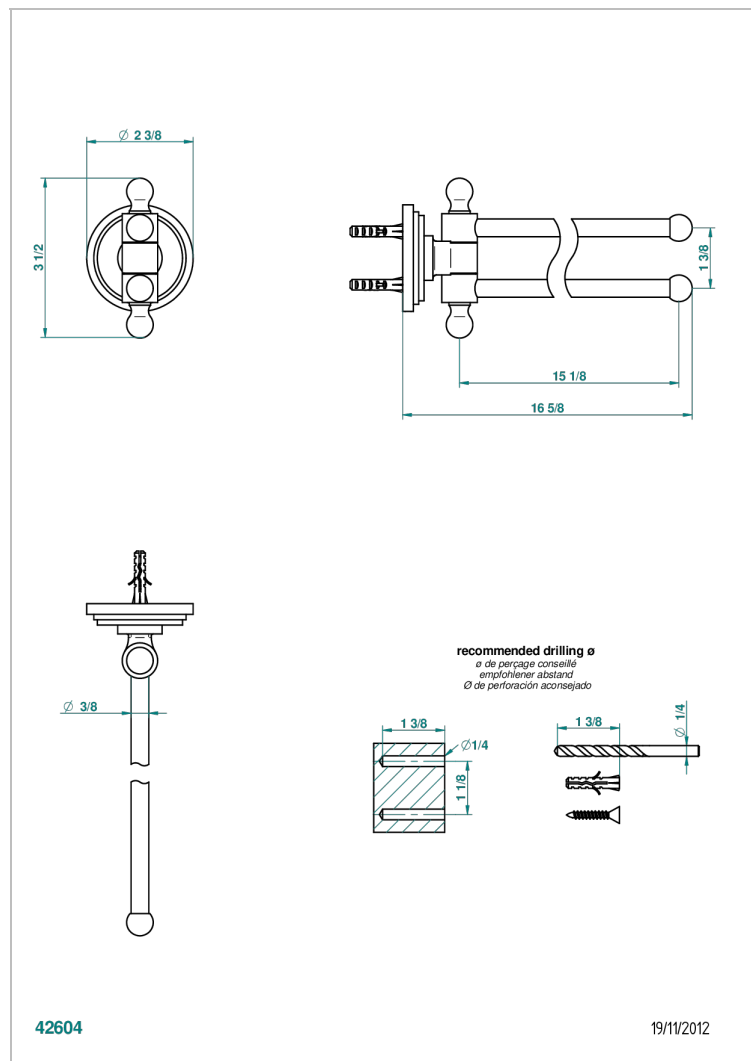

FAUBOURG WHITE PORCELAIN

G2K-522

Double towel holder, 2 mobile rails, length: 400 mm, ø 16 mm

42604

19/11/2012

CHARACTERISTIC

- Faubourg White Porcelain
- Double towel holder, 2 mobile rails, length: 400 mm, ø 16 mm