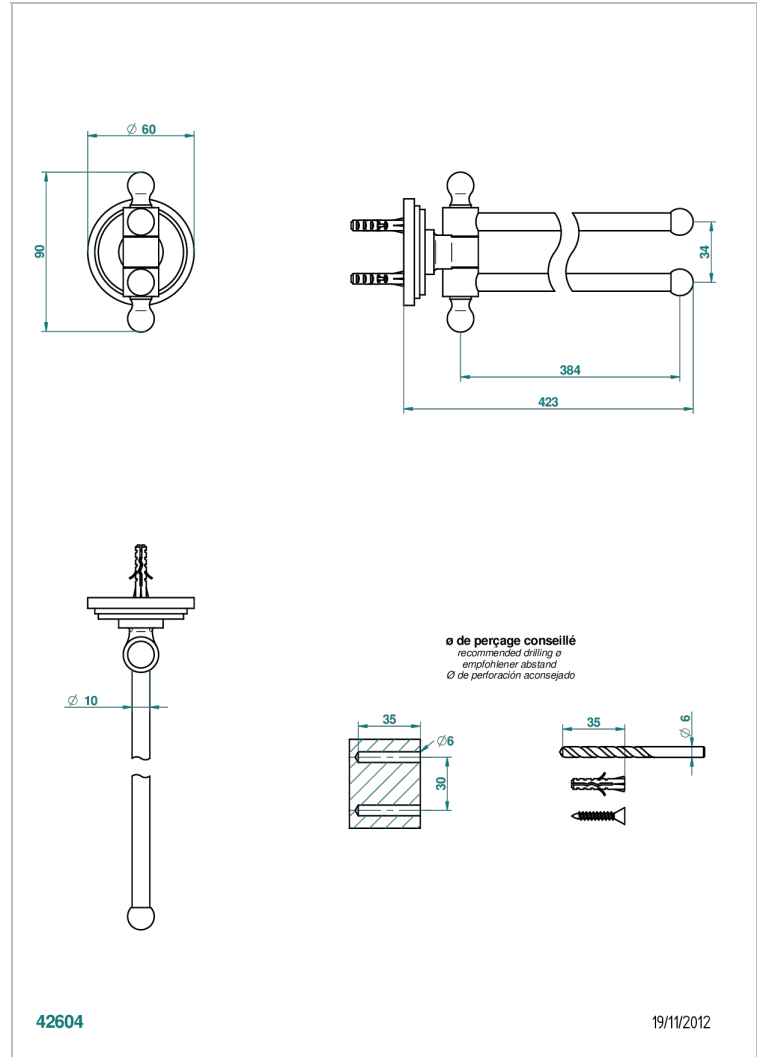

# FAUBOURG WHITE PORCELAIN WITH LEVER HANDLES

G2J-522

Towel bar 15 3/4" long, double swivel

## CHARACTERISTIC

- Faubourg White Porcelain with lever handles
- Towel bar 15 3/4" long, double swivel