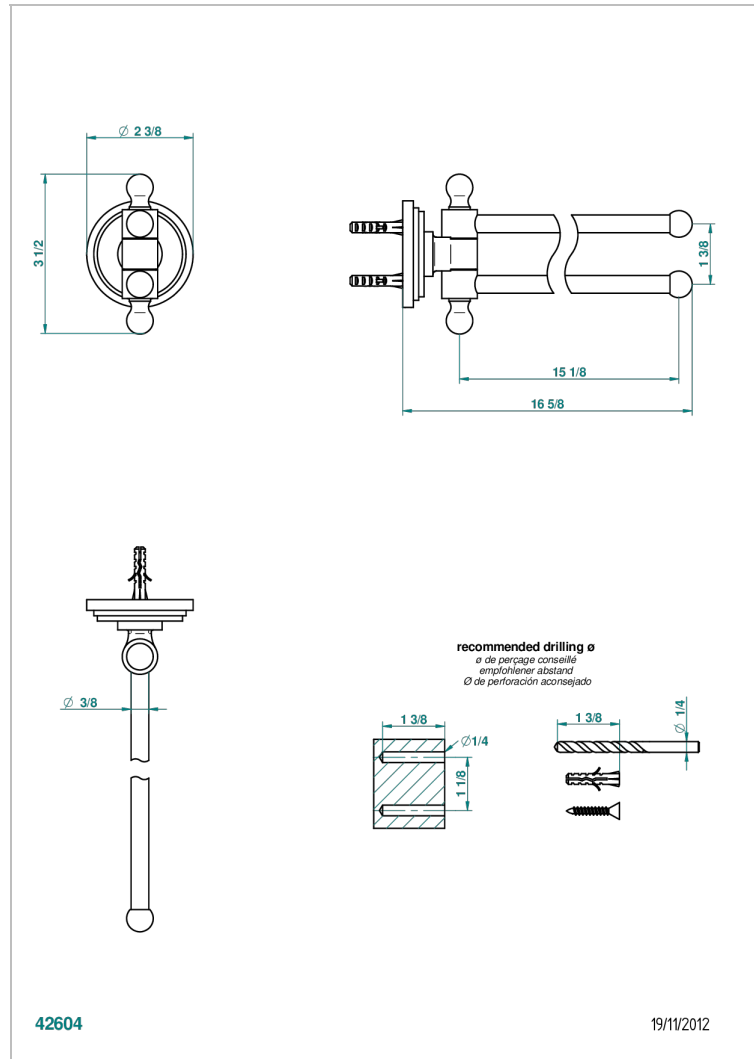

FAUBOURG WHITE PORCELAIN WITH LEVER HANDLES

G2J-522

Towel bar 15 3/4" long, double swivel

42604

19/11/2012

CHARACTERISTIC

- Faubourg White Porcelain with lever handles
- Towel bar 15 3/4" long, double swivel