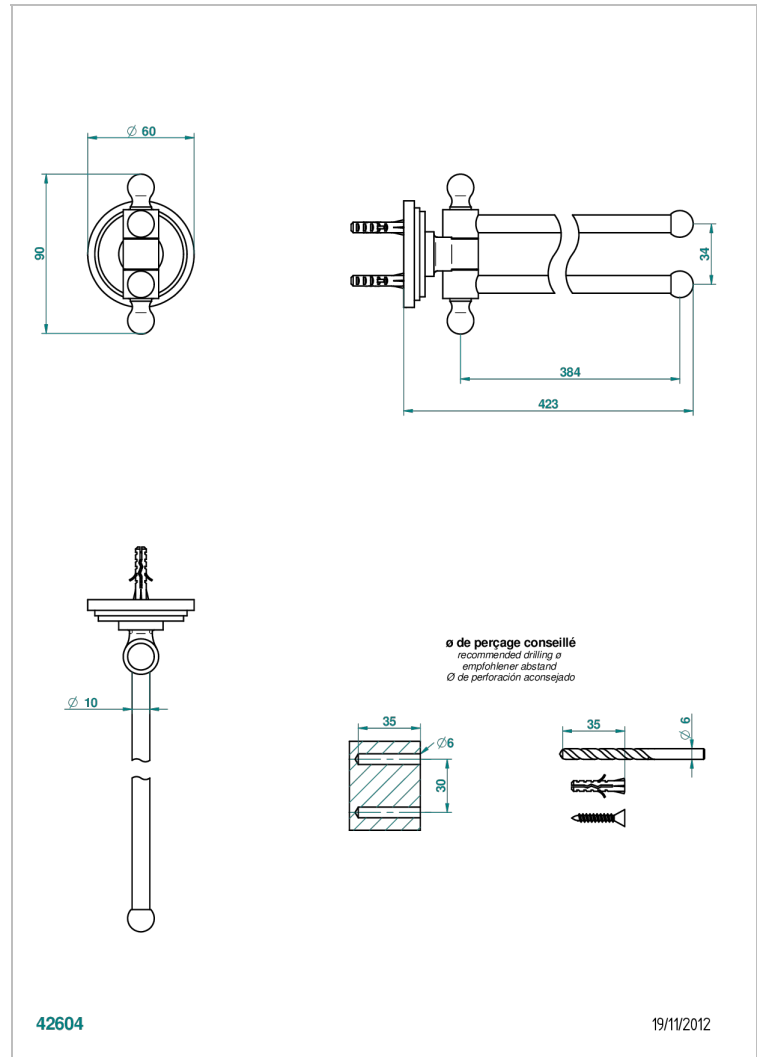

LE 9 HOWLITE

G2H-522

Towel bar 15 3/4" long, double swivel

THG[®]
PARIS

CHARACTERISTIC

- Le 9 Howlite
- Towel bar 15 3/4" long, double swivel

AVAILABLE FINITIONS

Black ceram - D30
Blush PVD - H62
Brass color PVD - H49
Brown bronze color PVD - F33
Chrome polished - A02
Chrome polished / gold polished - G02

Matt nickel color PVD - H56
Natural smoked Brass - A13
Nickel antique / Sovereign - H28
Nickel color PVD - H55
Nickel polished - B01
Soft gold - F30

Soft matt gold - F31
Umber PVD - H66