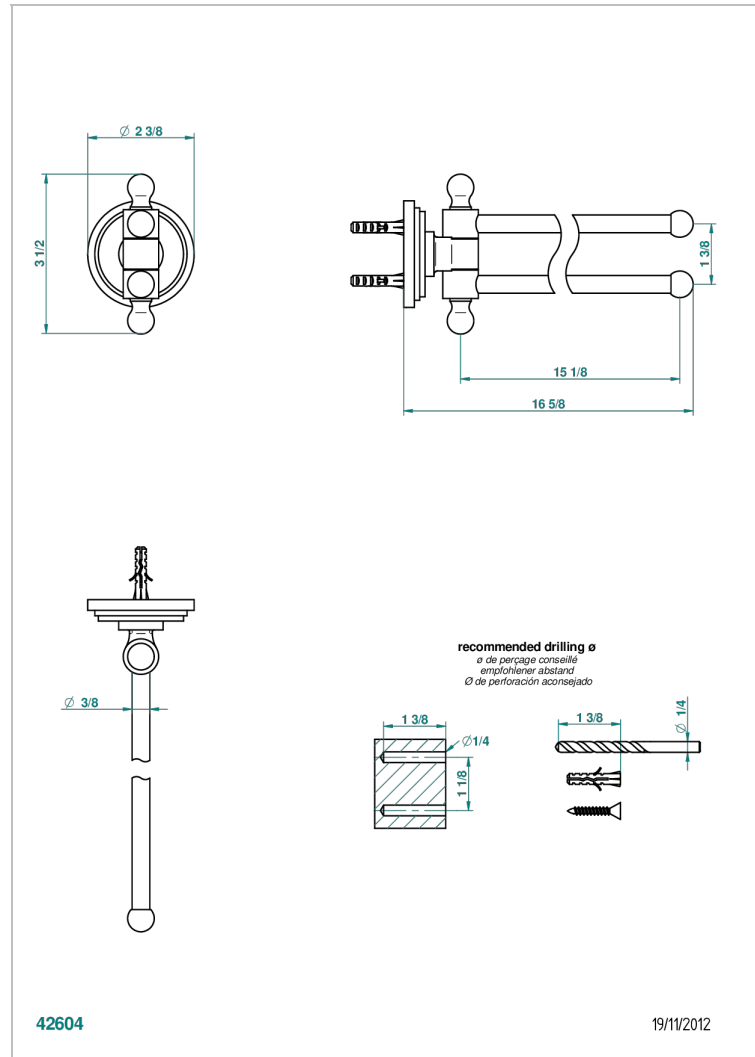

LE 9 HOWLITE

G2H-522

Towel bar 15 3/4" long, double swivel

CHARACTERISTIC

- Le 9 Howlite
- Towel bar 15 3/4" long, double swivel

AVAILABLE FINITIONS

Black ceram - D30
Blush PVD - H62
Brass color PVD - H49
Brown bronze color PVD - F33
Chrome polished - A02
Chrome polished / gold polished - G02