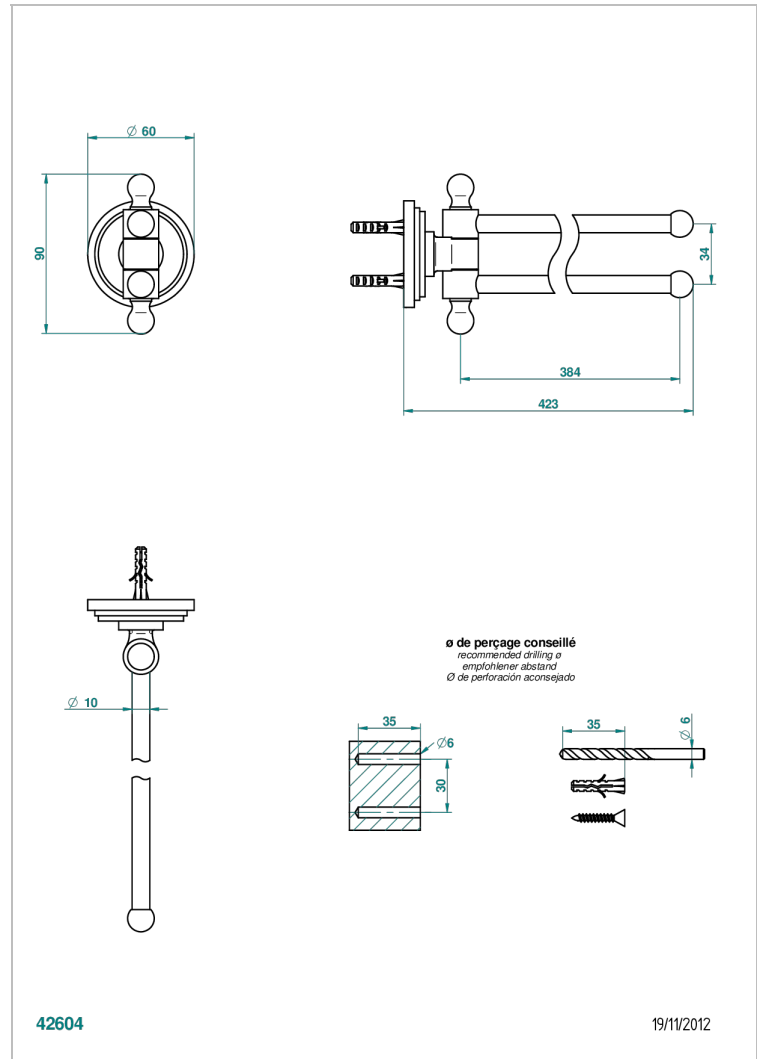

# LE 9 HOWLITE

G2H-522

Double towel holder, 2 mobile rails, length: 400 mm,  $\varnothing$  16 mm

THG<sup>®</sup>  
PARIS

## CHARACTERISTIC

- Le 9 Howlite
- Double towel holder, 2 mobile rails, length: 400 mm,  $\varnothing$  16 mm