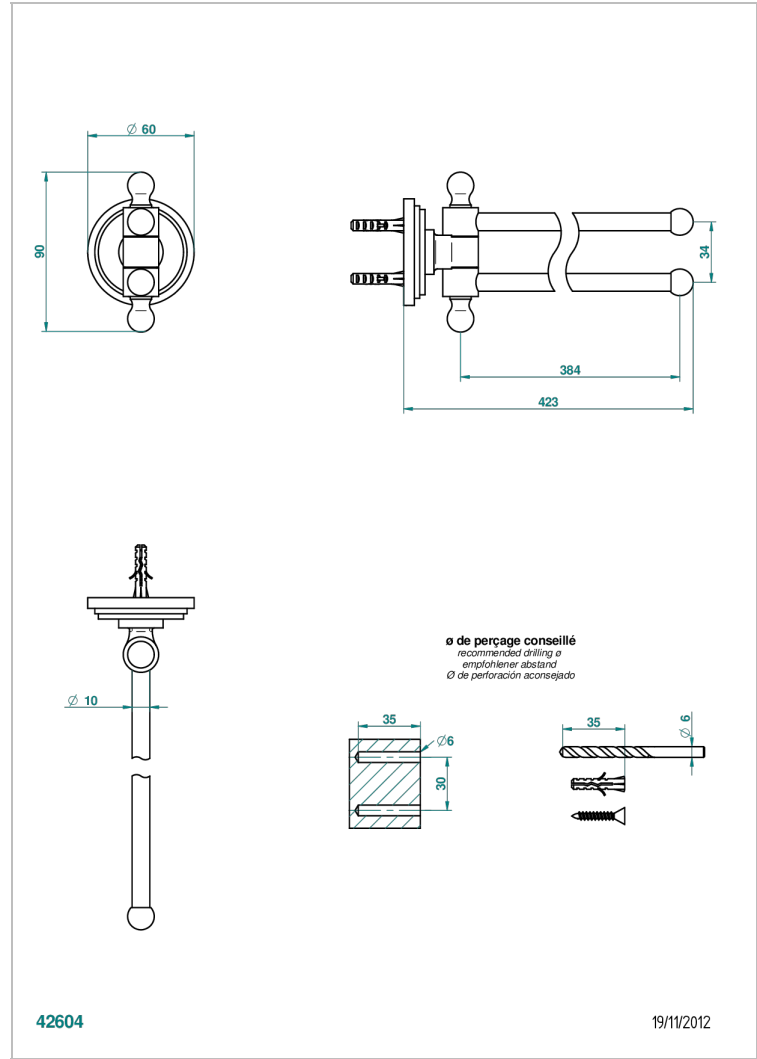

# LE 9 HOWLITE

G2H-522

Double towel holder, 2 mobile rails, length: 400 mm,  $\varnothing$  16 mm

THG<sup>®</sup>  
PARIS

## CHARACTERISTIC

- Le 9 Howlite
- Double towel holder, 2 mobile rails, length: 400 mm,  $\varnothing$  16 mm