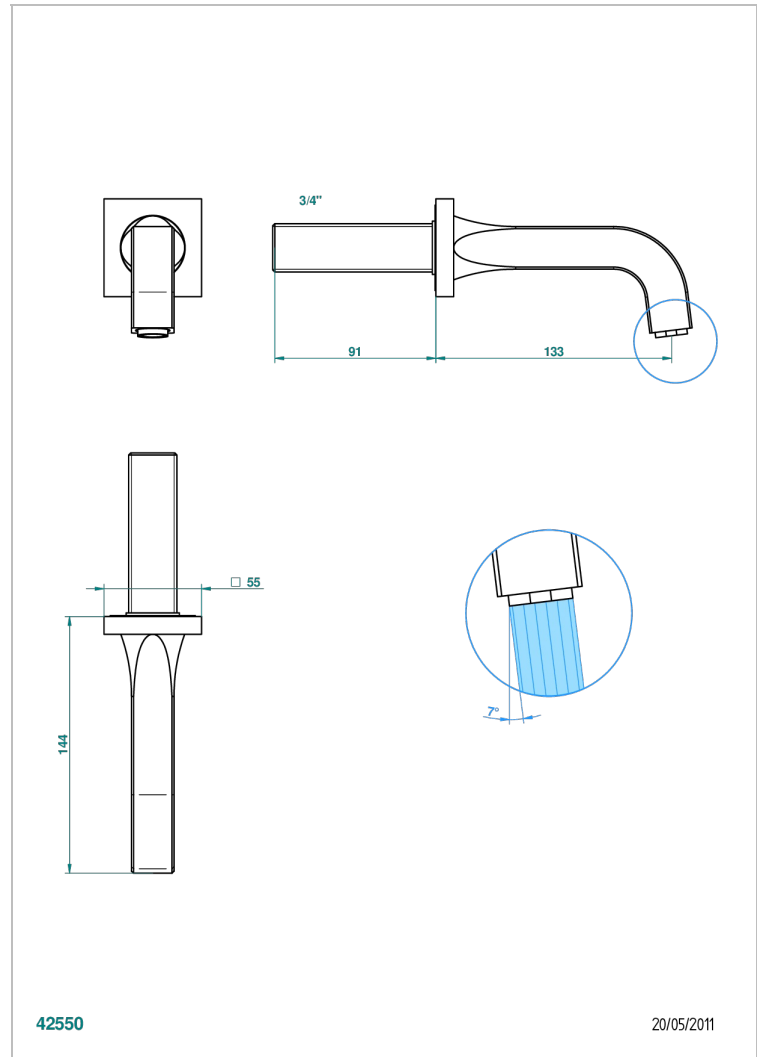

# BELUGA WITH LEVER

G1U-43GB

Basin wall spout 3/4 no T junction

THG<sup>®</sup>  
PARIS

## CHARACTERISTIC

- Beluga with lever
- Basin wall spout 3/4 no T junction