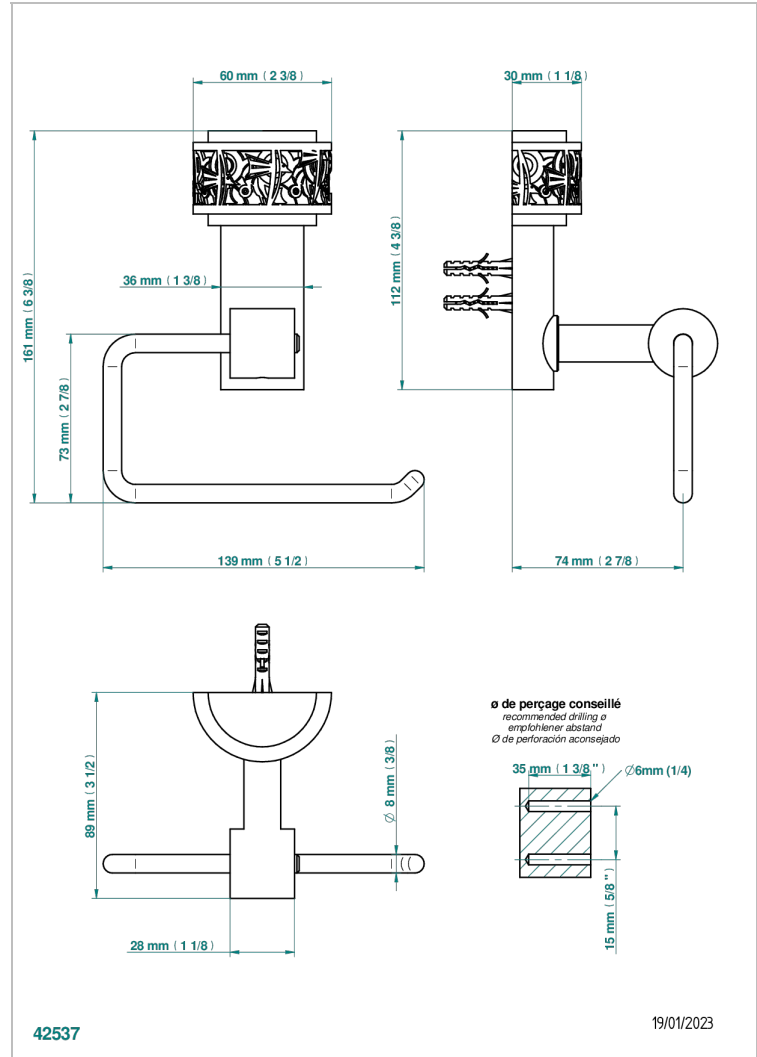

NEW PARADISE

U5P-538A

Toilet paper holder, single mount without cover

CHARACTERISTIC

- New Paradise
- Toilet paper holder, single mount without cover

AVAILABLE FINITIONS

Black ceram - D30
Blush PVD - H62
Brass color PVD - H49
Brown bronze color PVD - F33
Chrome polished - A02
Gold color PVD - H52

Matt nickel color PVD - H56
Nickel antique / Sovereign - H28
Nickel color PVD - H55
Nickel polished - B01
Soft matt gold - F31
Umber PVD - H66