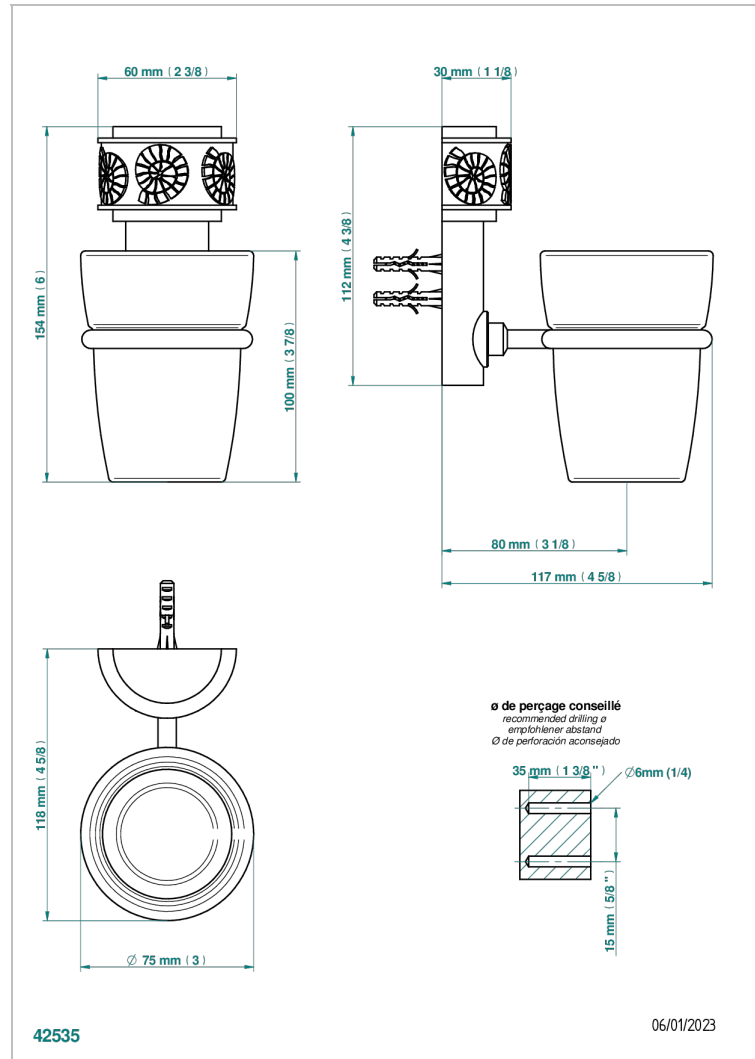

NEW ISLAND

U5N-536

Tumbler holder, wall mounted

THG[®]
PARIS

42535

06/01/2023

CHARACTERISTIC

- New Island
- Tumbler holder, wall mounted