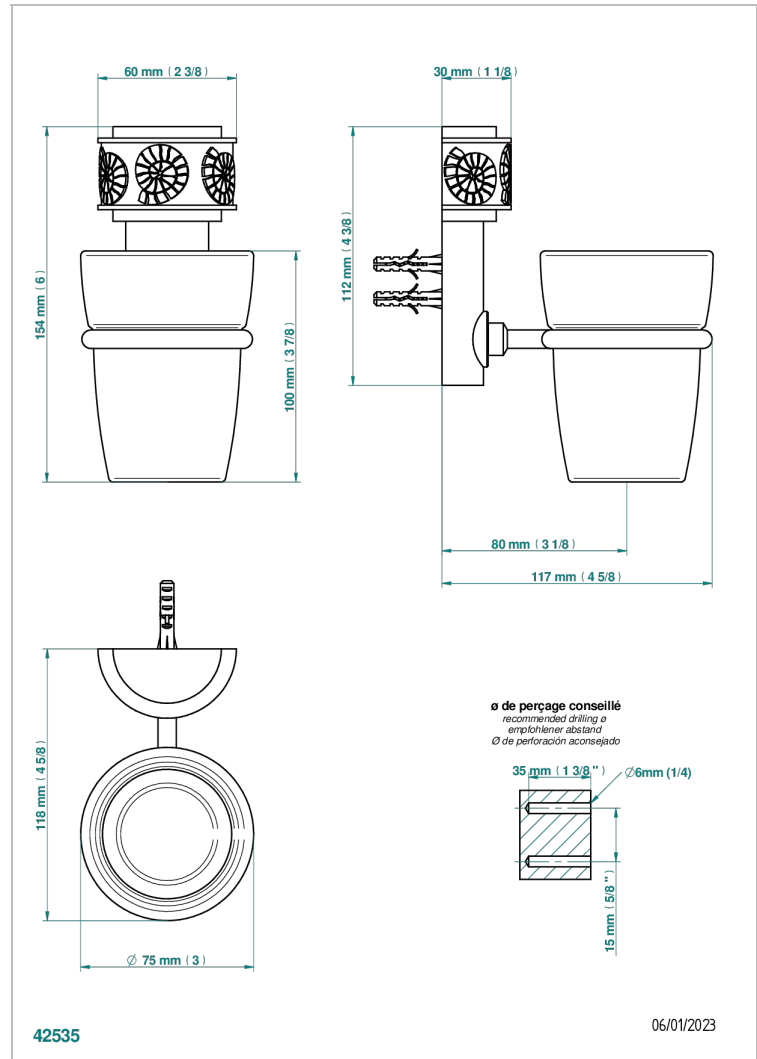

NEW ISLAND

U5N-536

Wall mounted glass tumbler and holder

THG[®]
PARIS

CHARACTERISTIC

- New Island
- Wall mounted glass tumbler and holder

AVAILABLE FINITIONS

Antique nickel - H28
Black ceram - D30
Blush PVD - H62
Brass color PVD - H49
Brown bronze color PVD - F33
Gold color PVD - H52