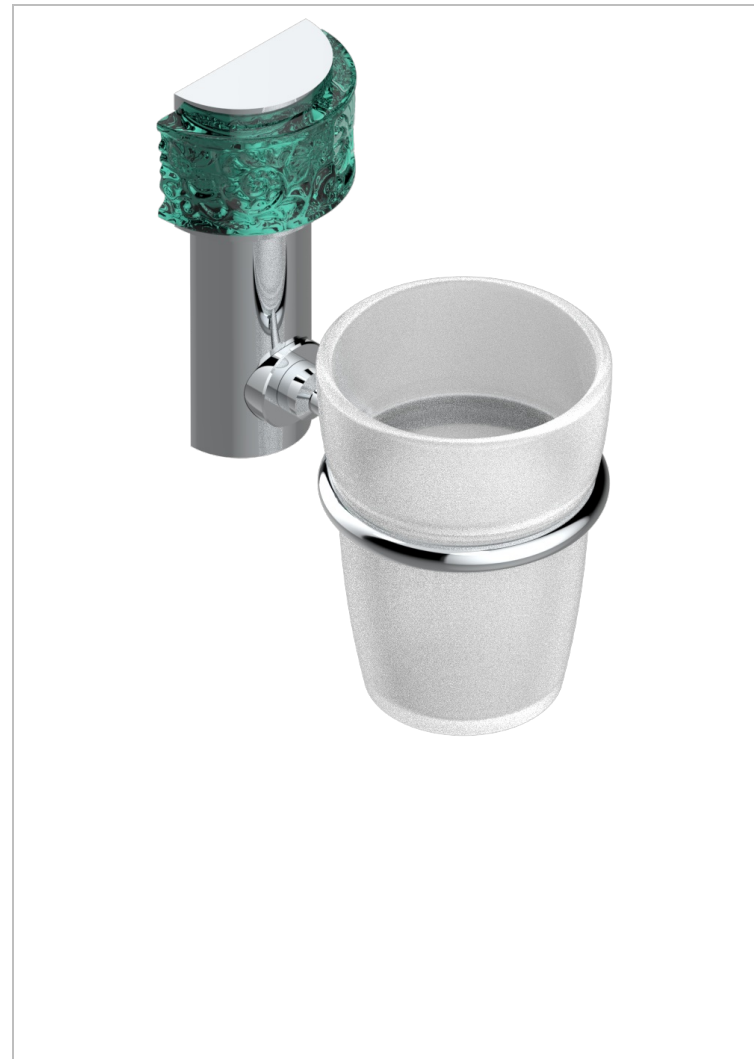

NEW ISLAND

U5N-536

Wall mounted glass tumbler and holder

THG[®]
PARIS

CHARACTERISTIC

- New Island
- Wall mounted glass tumbler and holder

AVAILABLE FINITIONS

Antique nickel - H28
Black ceram - D30
Blush PVD - H62
Brass color PVD - H49
Brown bronze color PVD - F33
Gold color PVD - H52

Graphite PVD - H64
Lacquered light bronze - D01
Matt Umber PVD - H67
Matt blush PVD - H60
Matt brass color PVD - H50
Matt brown bronze color PVD - F34

Matt chrome - C02
Matt gold - F07
Matt gold color PVD - H53
Matt graphite PVD - H65
Matt nickel (color finish) - C01
Matt nickel color PVD - H56

Nickel color PVD - H55
Polished chrome (color finish) - A02
Polished gold (color finish) - F01
Polished nickel - B01
Soft matt gold - F31
Umber PVD - H66