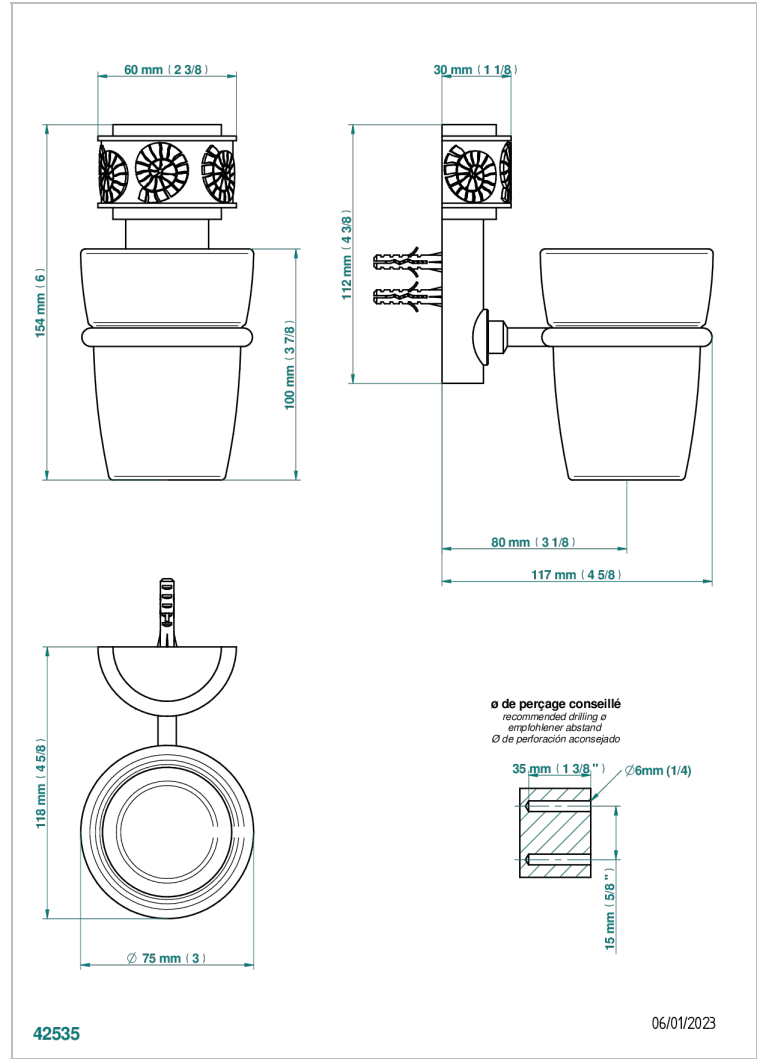

# NEW ISLAND

U5N-536

Wall mounted glass tumbler and holder

THG<sup>®</sup>  
PARIS

## CHARACTERISTIC

- New Island
- Wall mounted glass tumbler and holder