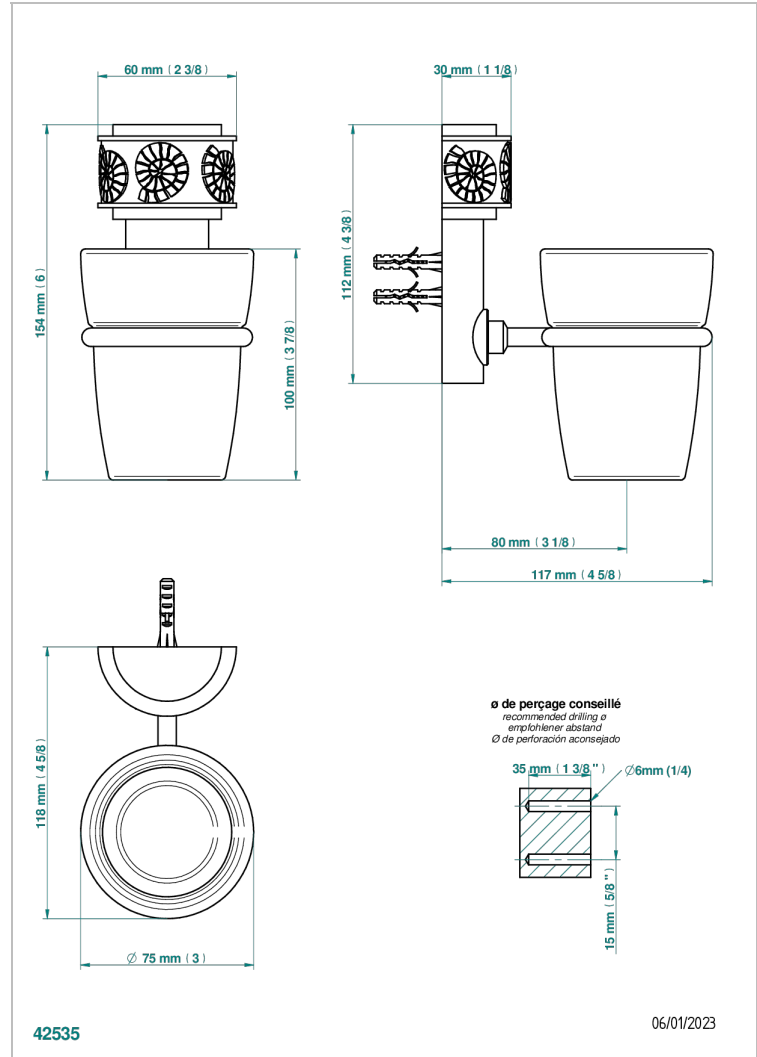

NEW ISLAND

U5N-536

Wall mounted glass tumbler and holder

CHARACTERISTIC

- New Island
- Wall mounted glass tumbler and holder

AVAILABLE FINITIONS

Antique nickel - H28
Black ceram - D30
Blush PVD - H62
Brass color PVD - H49
Brown bronze color PVD - F33
Gold color PVD - H52