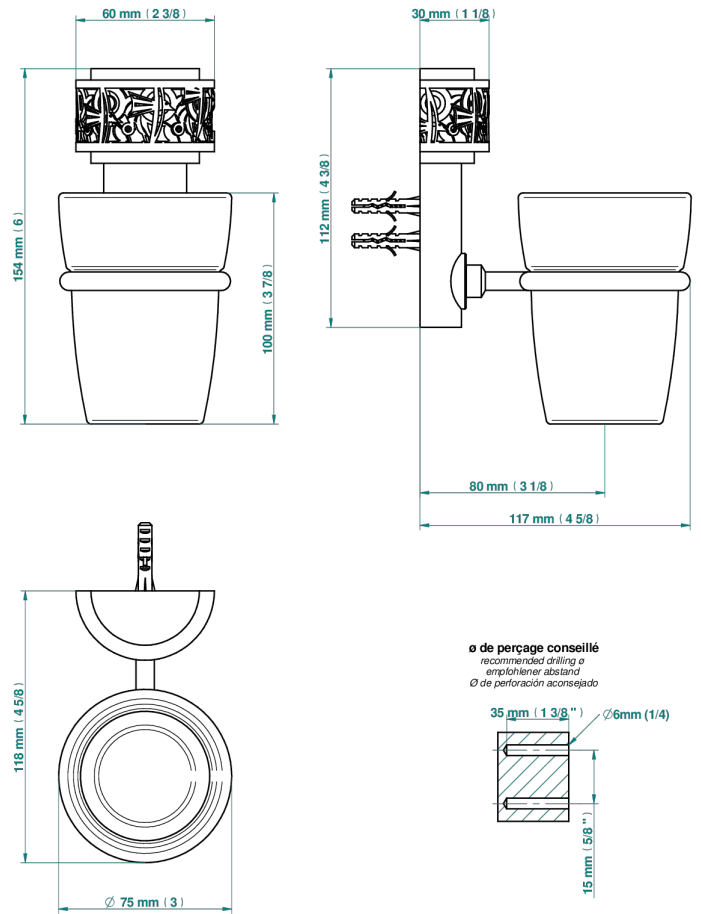

NEW PARADISE

U5P-536

Tumbler holder, wall mounted

THG[®]
PARIS

42534

30/01/2023

CHARACTERISTIC

- New Paradise
- Tumbler holder, wall mounted