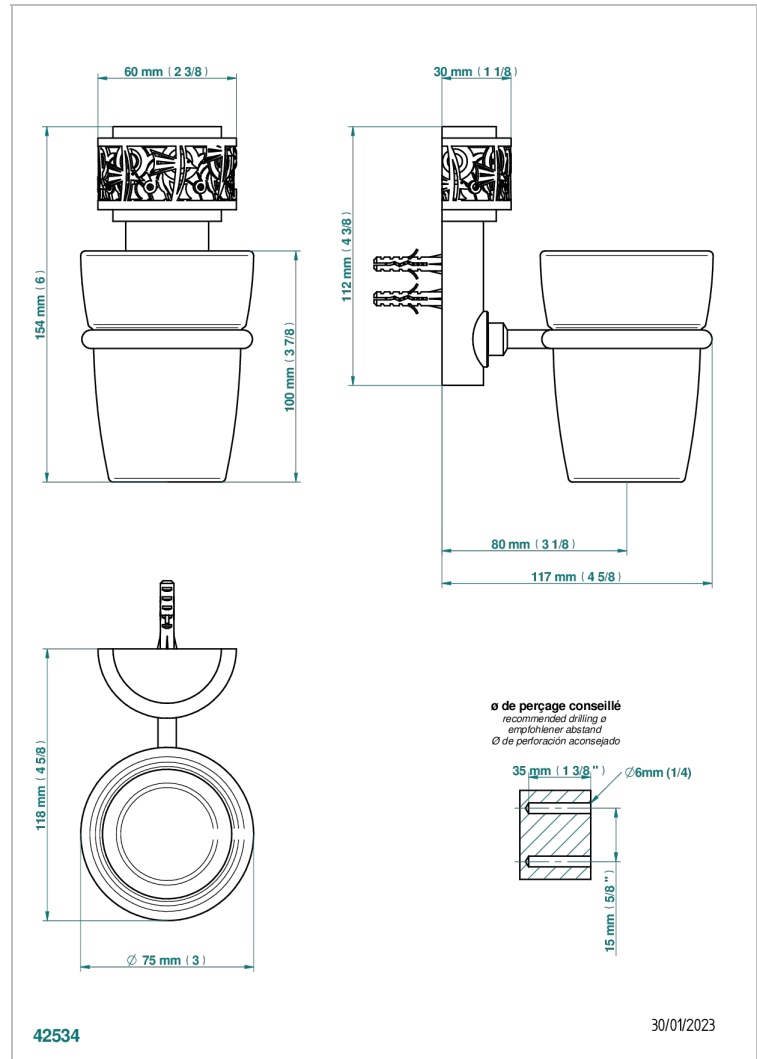

NEW PARADISE

U5P-536

Wall mounted glass tumbler and holder

THG[®]
PARIS

CHARACTERISTIC

- New Paradise
- Wall mounted glass tumbler and holder

AVAILABLE FINITIONS

Antique nickel - H28
Black ceram - D30
Blush PVD - H62
Brass color PVD - H49
Brown bronze color PVD - F33
Gold color PVD - H52