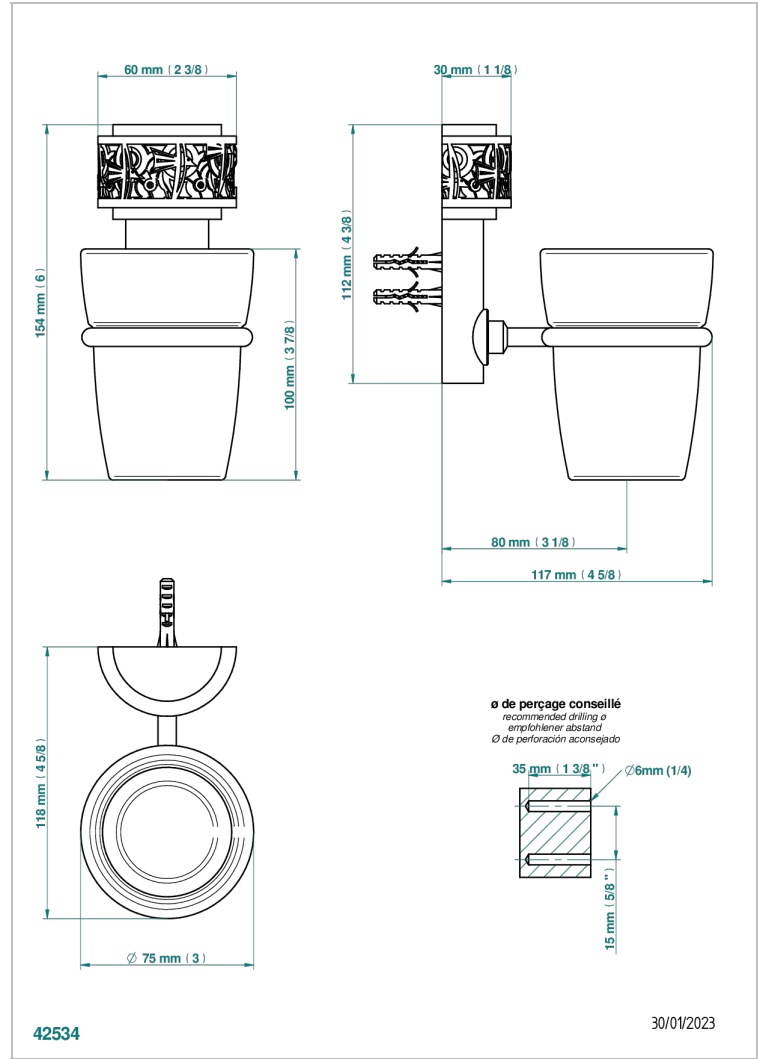

NEW PARADISE

U5P-536

Wall mounted glass tumbler and holder

CHARACTERISTIC

- New Paradise
- Wall mounted glass tumbler and holder

AVAILABLE FINITIONS

Antique nickel - H28
Black ceram - D30
Blush PVD - H62
Brass color PVD - H49
Brown bronze color PVD - F33
Gold color PVD - H52