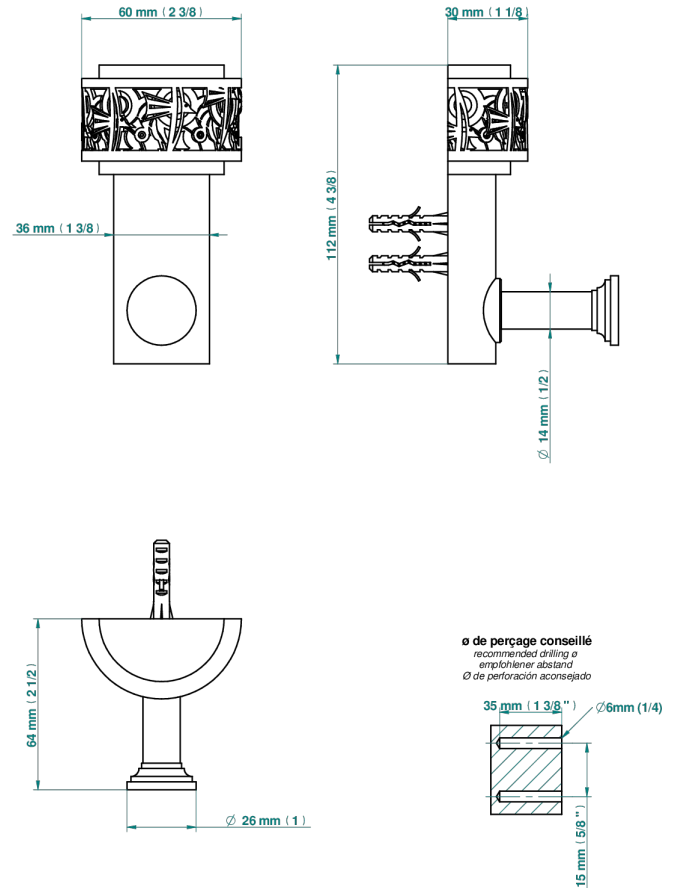

NEW PARADISE

U5P-517

Robe hook

THG
PARIS

42531

17/01/2023

CHARACTERISTIC

- New Paradise
- Robe hook