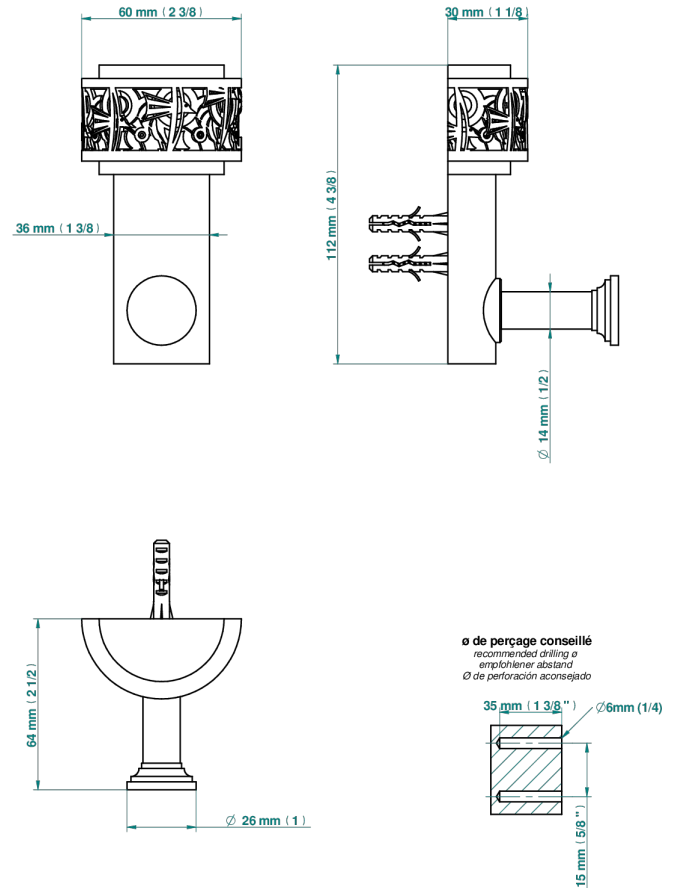

NEW PARADISE

U5P-517

Single robe hook

THG[®]
PARIS

42531

17/01/2023

CHARACTERISTIC

- New Paradise
- Single robe hook

AVAILABLE FINITIONS

Antique nickel - H28
Black ceram - D30
Blush PVD - H62
Brass color PVD - H49
Brown bronze color PVD - F33
Gold color PVD - H52

Graphite PVD - H64
Lacquered light bronze - D01
Matt Umber PVD - H67
Matt blush PVD - H60
Matt brass color PVD - H50
Matt brown bronze color PVD - F34