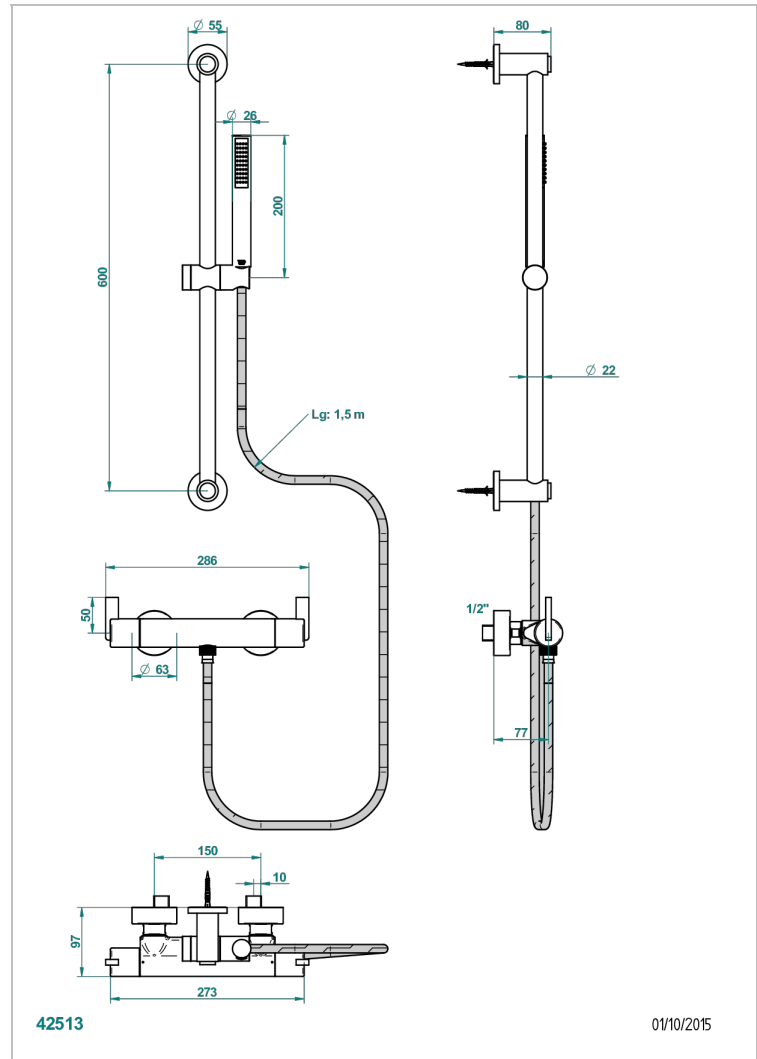

LE 11 WITH LEVER

U2B-6528BB

THG[®]
PARIS

Wall mounted thermostatic shower mixer 1/2" with slide bar, hose and handshower

CHARACTERISTIC

- Le 11 with lever
- Wall mounted thermostatic shower mixer 1/2" with slide bar, hose and handshower

AVAILABLE FINITIONS

Polished chrome (color finish) - A02