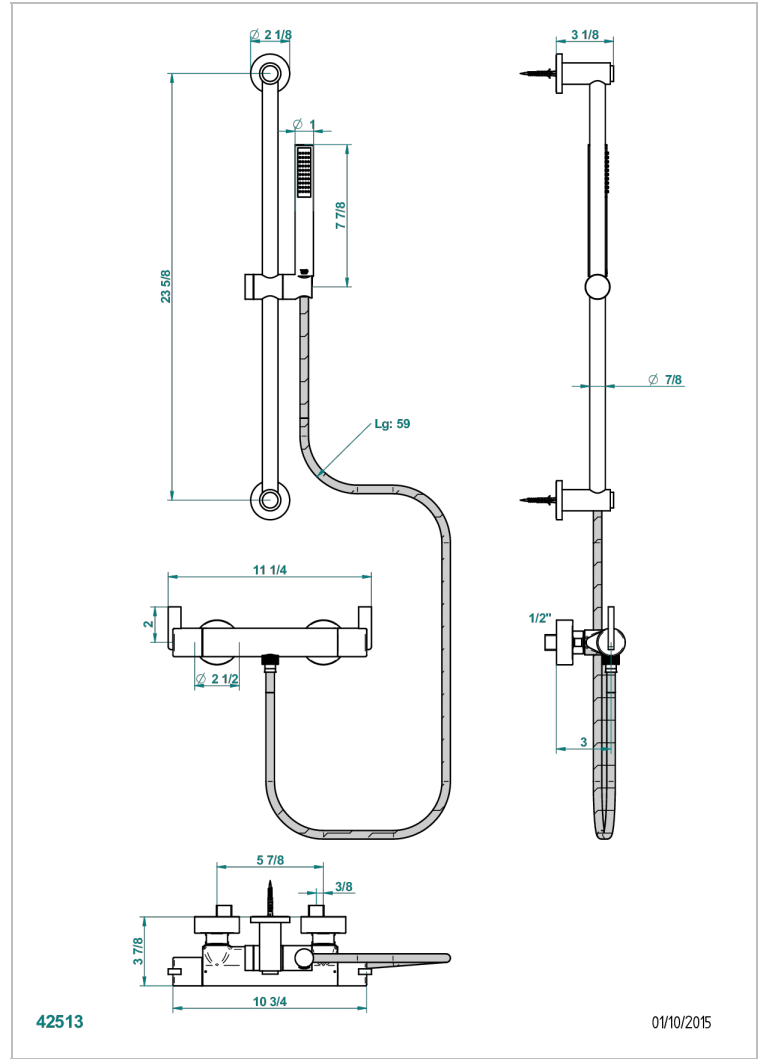

LE 11 WITH LEVER

U2B-6528BB

THG[®]
PARIS

Wall mounted thermostatic shower mixer 1/2" with slide bar, hose and handshower

CHARACTERISTIC

- Le 11 with lever
- Wall mounted thermostatic shower mixer 1/2" with slide bar, hose and handshower

AVAILABLE FINITIONS

Polished chrome (color finish) - A02