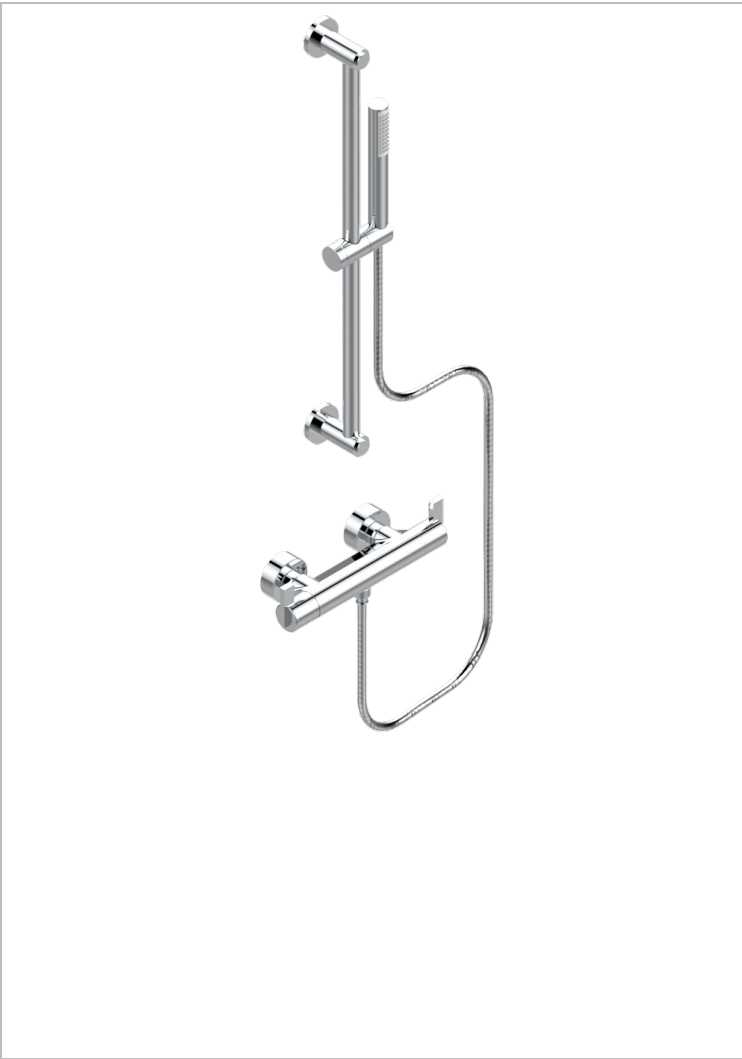

LE 11 WITH LEVER

U2B-6528BB

THG[®]
PARIS

Wall mounted thermostatic shower mixer 1/2" with slide bar, hose and handshower

CHARACTERISTIC

- Le 11 with lever
- Wall mounted thermostatic shower mixer 1/2" with slide bar, hose and handshower

AVAILABLE FINITIONS

Polished chrome (color finish) - A02