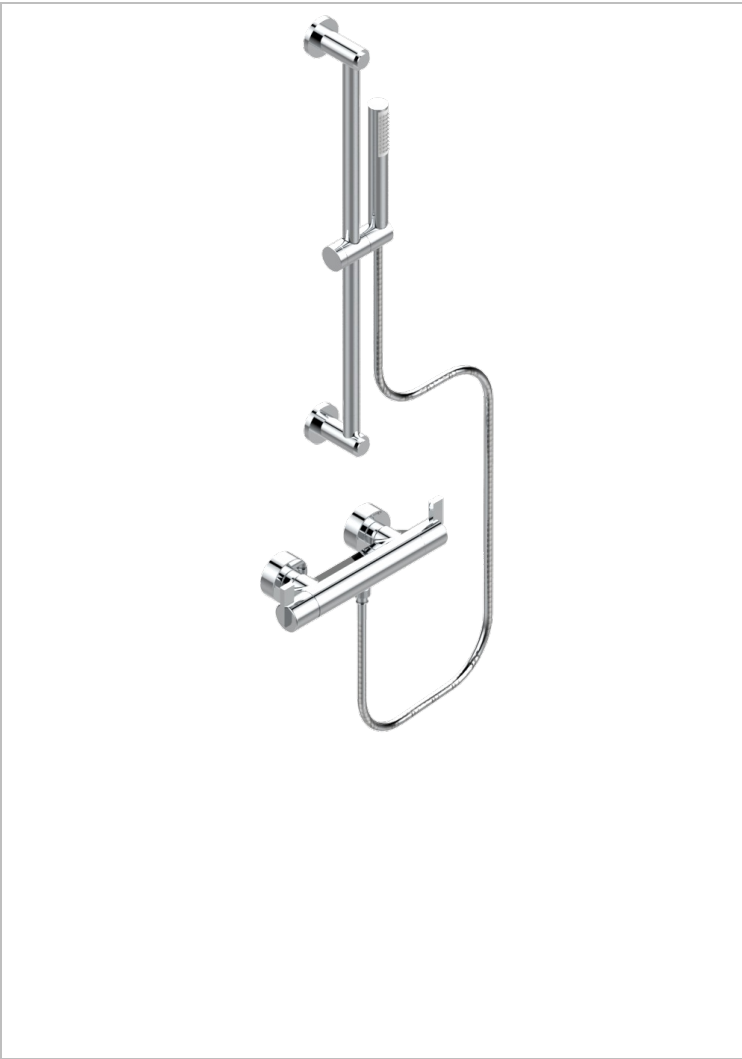

# LE 11 WITH LEVER

U2B-6528BB

THG<sup>®</sup>  
PARIS

Wall mounted thermostatic shower mixer 1/2" with slide bar, hose and handshower

## CHARACTERISTIC

- Le 11 with lever
- Wall mounted thermostatic shower mixer 1/2" with slide bar, hose and handshower

## AVAILABLE FINITIONS

Polished chrome (color finish) - A02