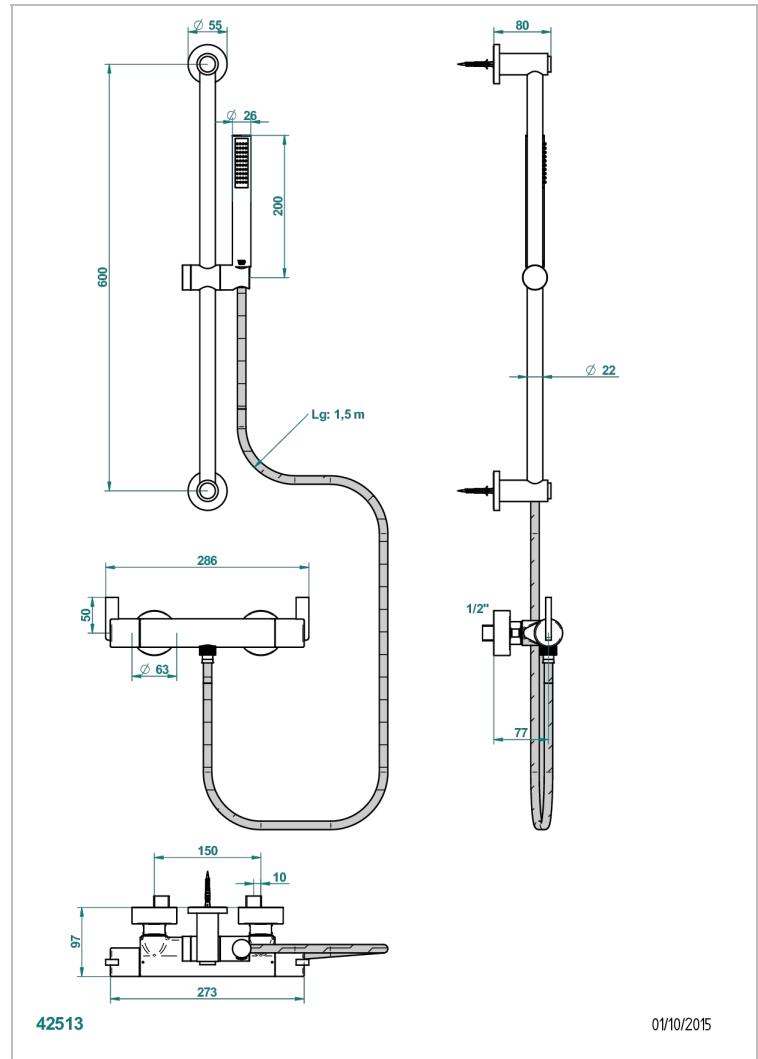

# LE 11 WITH LEVER

U2B-6528BB

THG<sup>®</sup>  
PARIS

Wall mounted thermostatic shower mixer 1/2" with slide bar, hose and handshower

## CHARACTERISTIC

- Le 11 with lever
- Wall mounted thermostatic shower mixer 1/2" with slide bar, hose and handshower

## AVAILABLE FINITIONS

Polished chrome (color finish) - A02