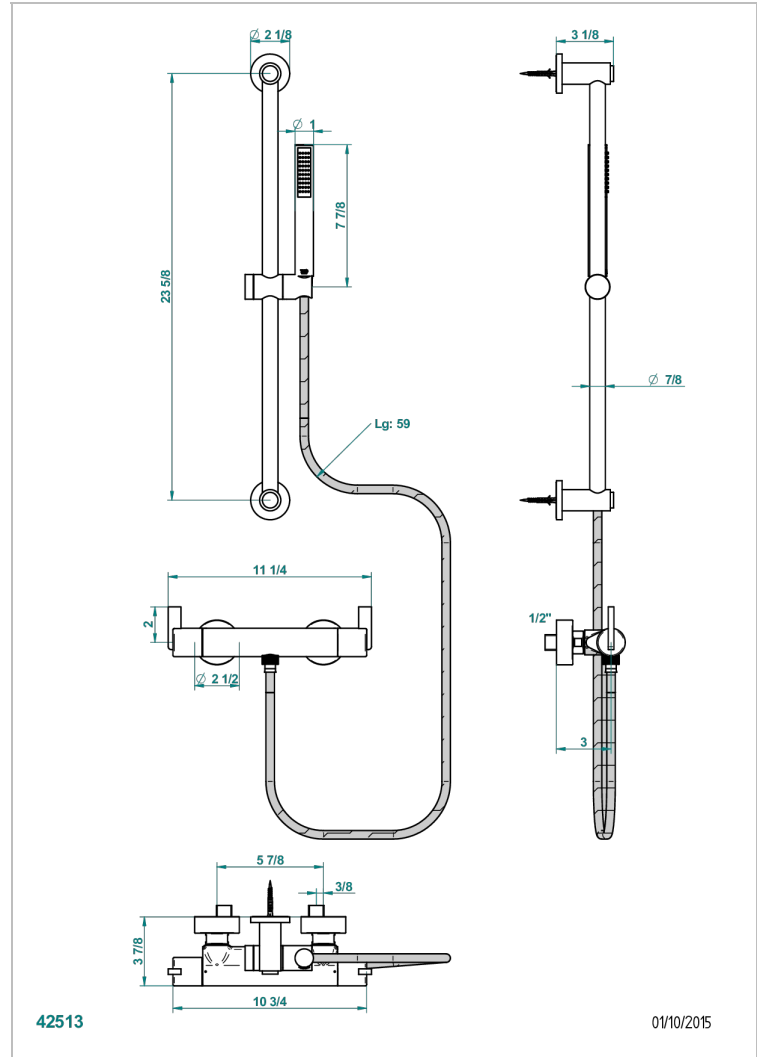

# LE 11 WITH LEVER

U2B-6528BB

THG<sup>®</sup>  
PARIS

Wall mounted thermostatic shower mixer 1/2" with slide bar, hose and handshower

## CHARACTERISTIC

- Le 11 with lever
- Wall mounted thermostatic shower mixer 1/2" with slide bar, hose and handshower

## AVAILABLE FINITIONS

Polished chrome (color finish) - A02