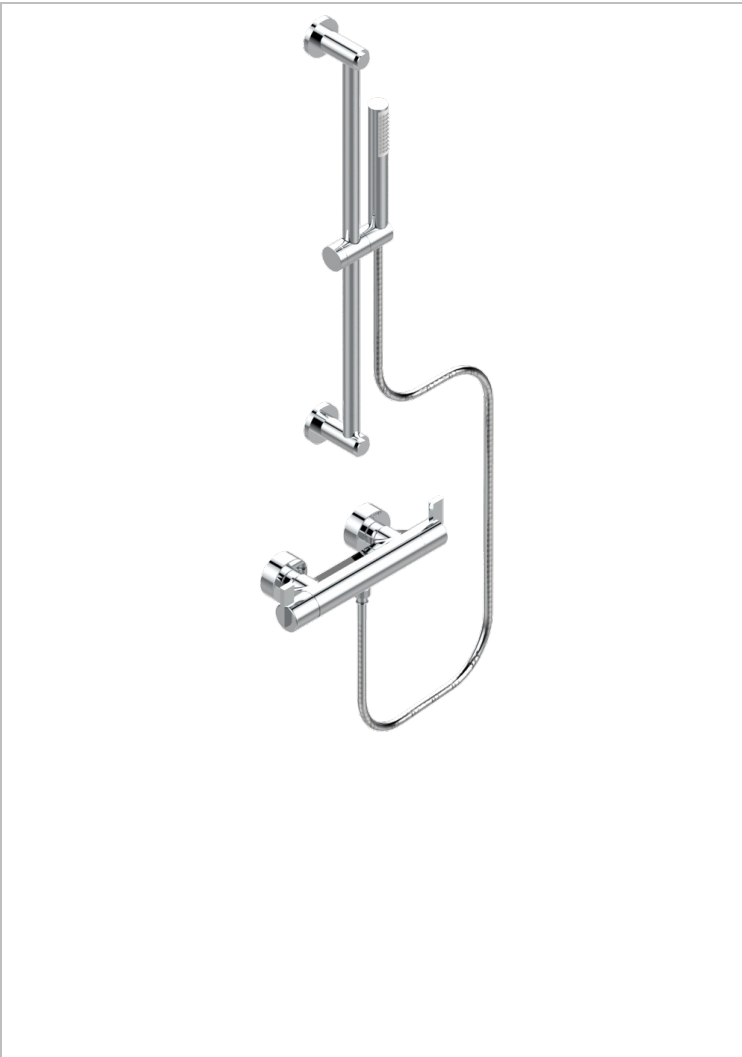

# LE 11 WITH LEVER

U2B-6528BB

THG<sup>®</sup>  
PARIS

Wall mounted thermostatic shower mixer 1/2" with slide bar, hose and handshower

## CHARACTERISTIC

- Le 11 with lever
- Wall mounted thermostatic shower mixer 1/2" with slide bar, hose and handshower

## AVAILABLE FINITIONS

Polished chrome (color finish) - A02