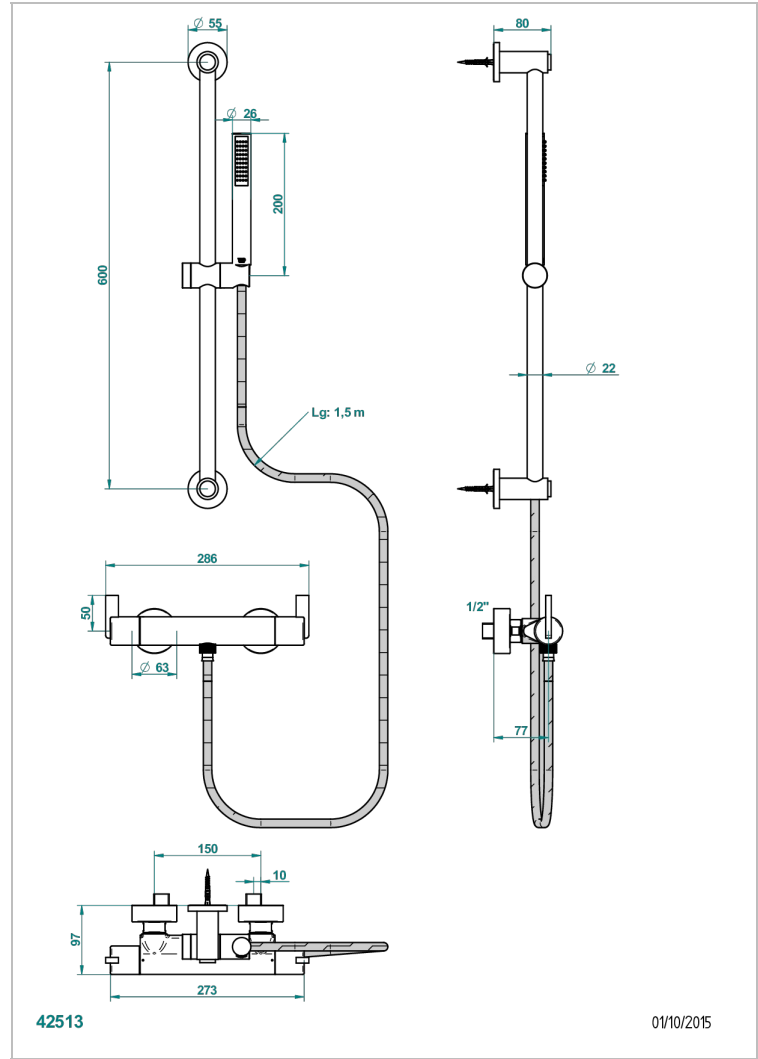

LE 11

U2A-6528BB

Wall mounted thermostatic shower mixer 1/2" with slide bar, hose and handshower (available only in chrome)

CHARACTERISTIC

- Le 11
- Wall mounted thermostatic shower mixer 1/2" with slide bar, hose and handshower (available only in chrome)

AVAILABLE FINITIONS

Chrome polished - A02