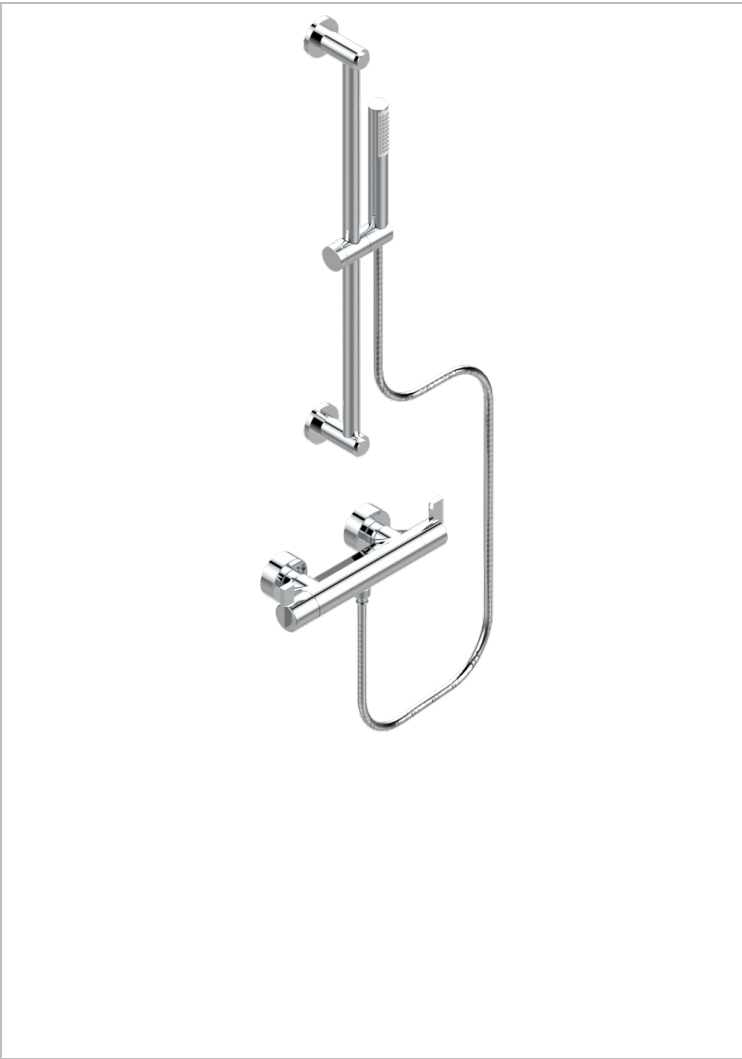

LE 11

U2A-6528BB

Wall mounted thermostatic shower mixer 1/2" with slide bar, hose and handshower (available only in chrome)

CHARACTERISTIC

- Le 11
- Wall mounted thermostatic shower mixer 1/2" with slide bar, hose and handshower (available only in chrome)

AVAILABLE FINITIONS

Chrome polished - A02