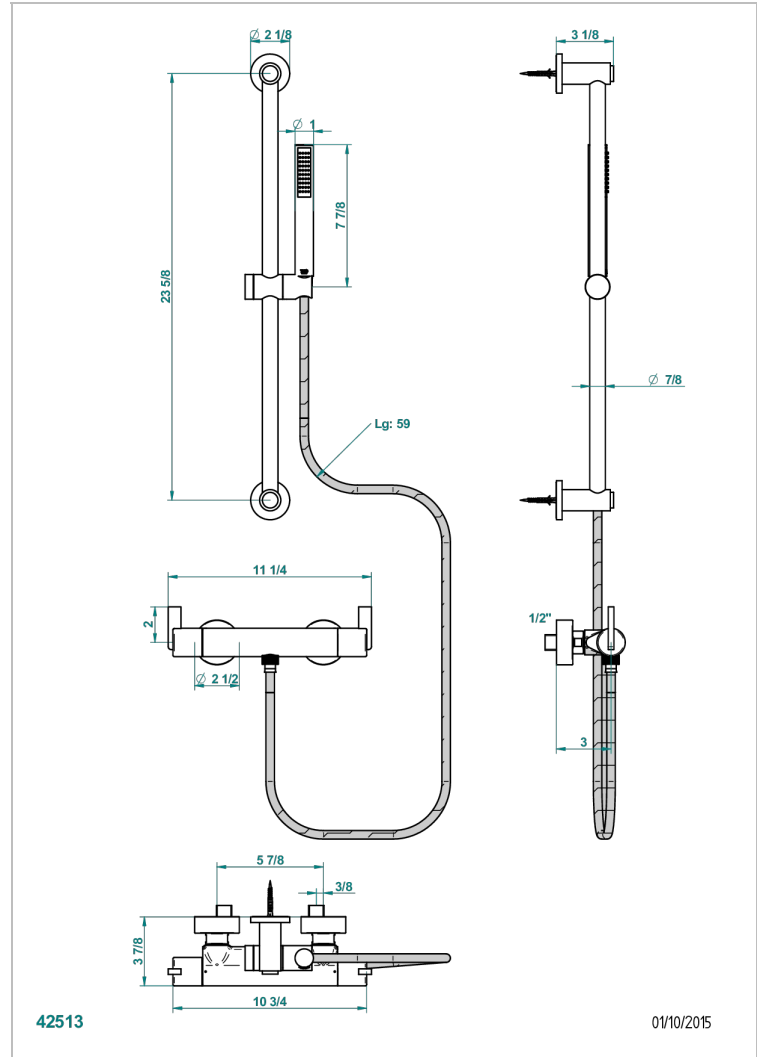

LE 11

U2A-6528BB

Wall mounted thermostatic shower mixer 1/2" with slide bar, hose and handshower (available only in chrome)

CHARACTERISTIC

- Le 11
- Wall mounted thermostatic shower mixer 1/2" with slide bar, hose and handshower (available only in chrome)

AVAILABLE FINITIONS

Chrome polished - A02