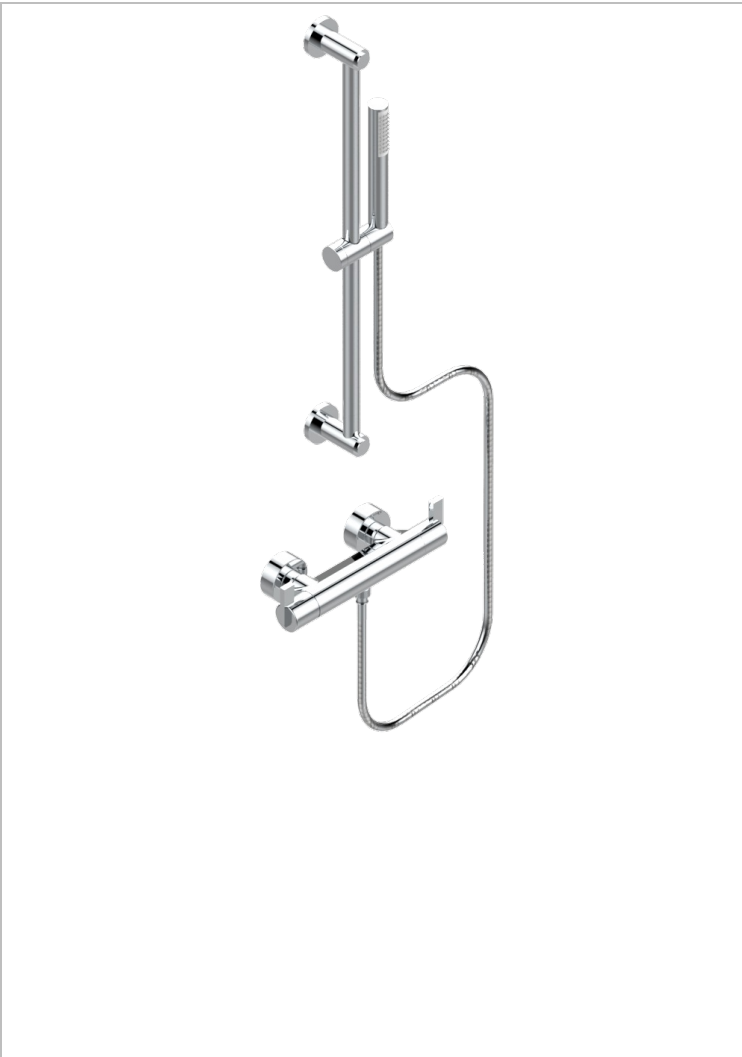

LE 11

U2A-6528BB

Wall mounted thermostatic shower mixer 1/2" with slide bar, hose and handshower (available only in chrome)

CHARACTERISTIC

- Le 11
- Wall mounted thermostatic shower mixer 1/2" with slide bar, hose and handshower (available only in chrome)

AVAILABLE FINITIONS

Chrome polished - A02