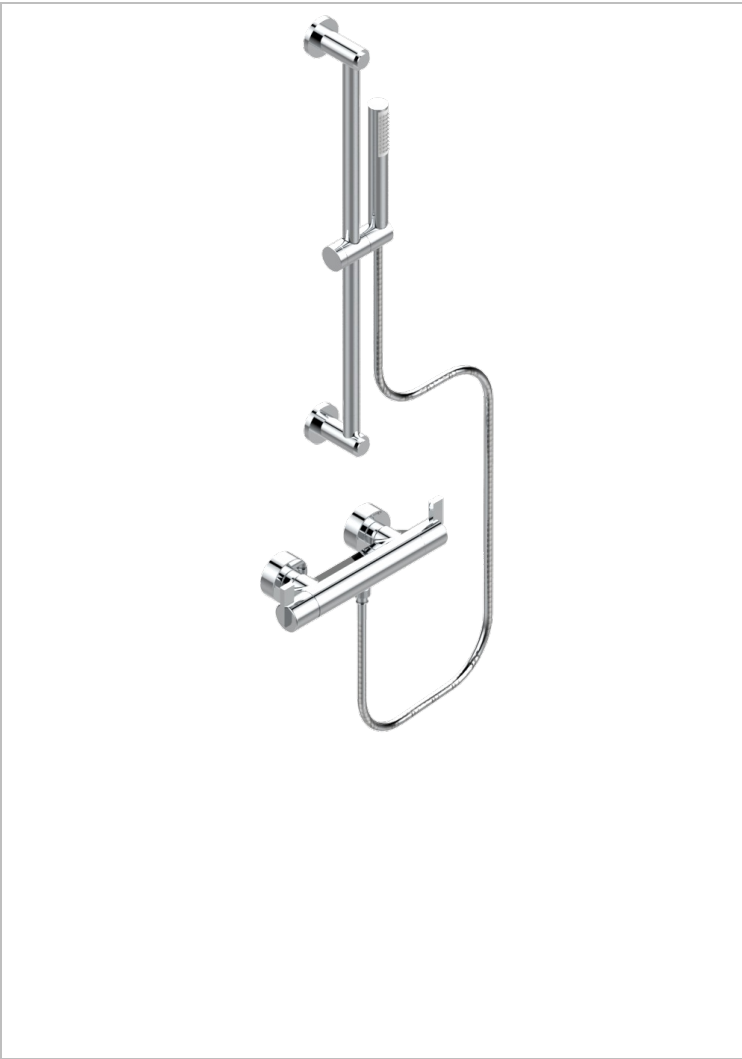

LE 11

U2A-6528BB

Wall mounted thermostatic shower mixer 1/2" with slide bar, hose and handshower

CHARACTERISTIC

- Le 11
- Wall mounted thermostatic shower mixer 1/2" with slide bar, hose and handshower

AVAILABLE FINITIONS

Polished chrome (color finish) - A02