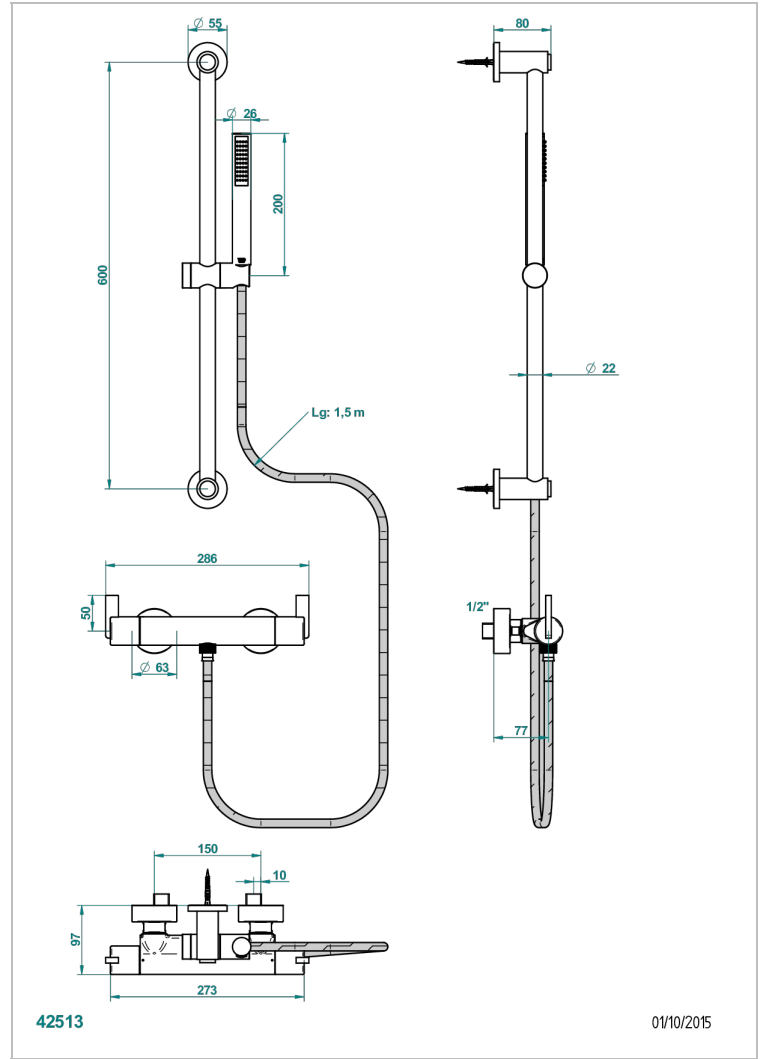

LE 11

U2A-6528BB

Wall mounted thermostatic shower mixer 1/2" with slide bar, hose and handshower

CHARACTERISTIC

- Le 11
- Wall mounted thermostatic shower mixer 1/2" with slide bar, hose and handshower

AVAILABLE FINITIONS

Polished chrome (color finish) - A02