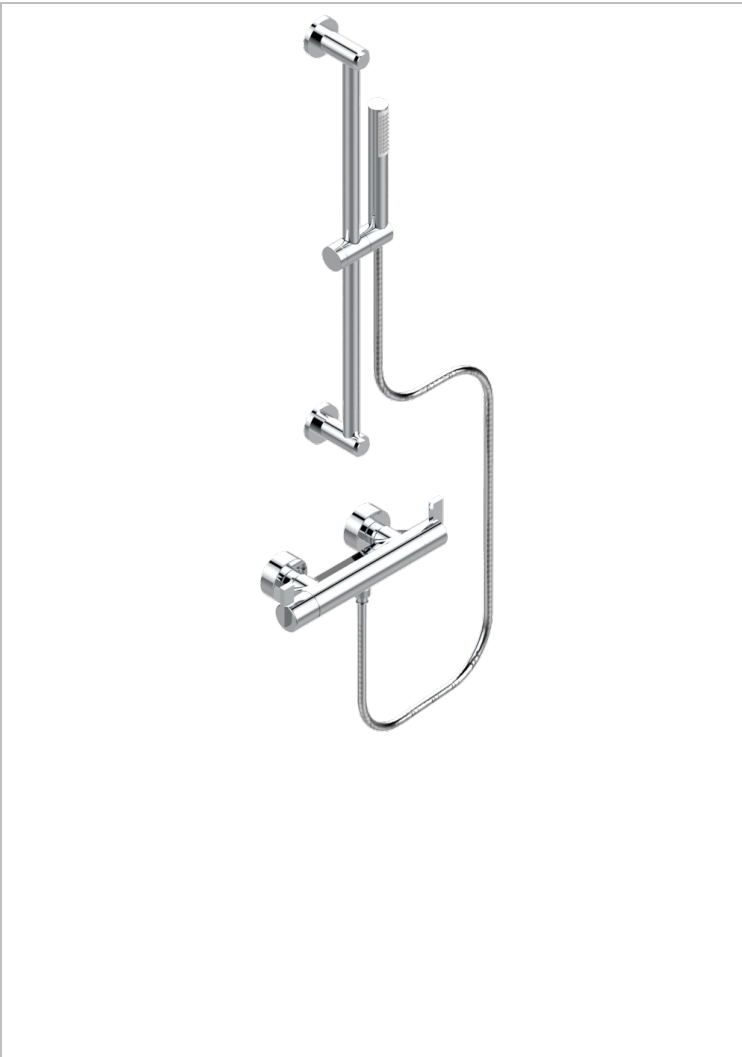

# LE 11

U2A-6528BB

Wall mounted thermostatic shower mixer 1/2" with slide bar, hose and handshower

## CHARACTERISTIC

- Le 11
- Wall mounted thermostatic shower mixer 1/2" with slide bar, hose and handshower

## AVAILABLE FINITIONS

Polished chrome (color finish) - A02