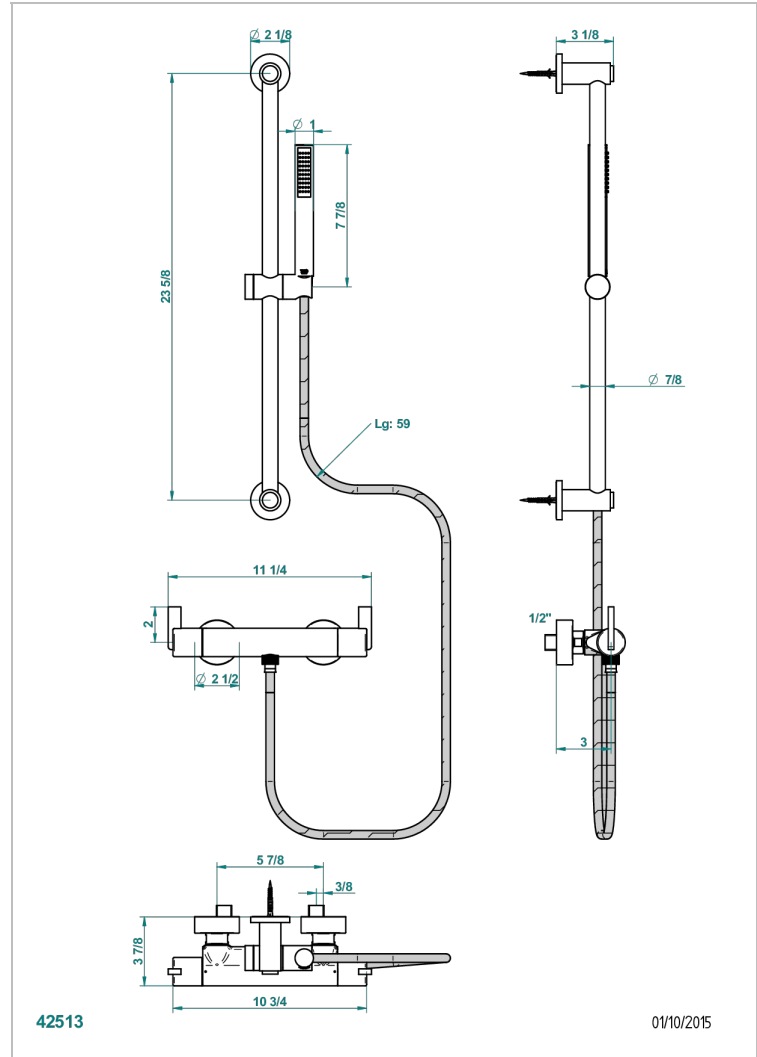

# LE 11

U2A-6528BB

Wall mounted thermostatic shower mixer 1/2" with slide bar, hose and handshower

## CHARACTERISTIC

- Le 11
- Wall mounted thermostatic shower mixer 1/2" with slide bar, hose and handshower

## AVAILABLE FINITIONS

Polished chrome (color finish) - A02