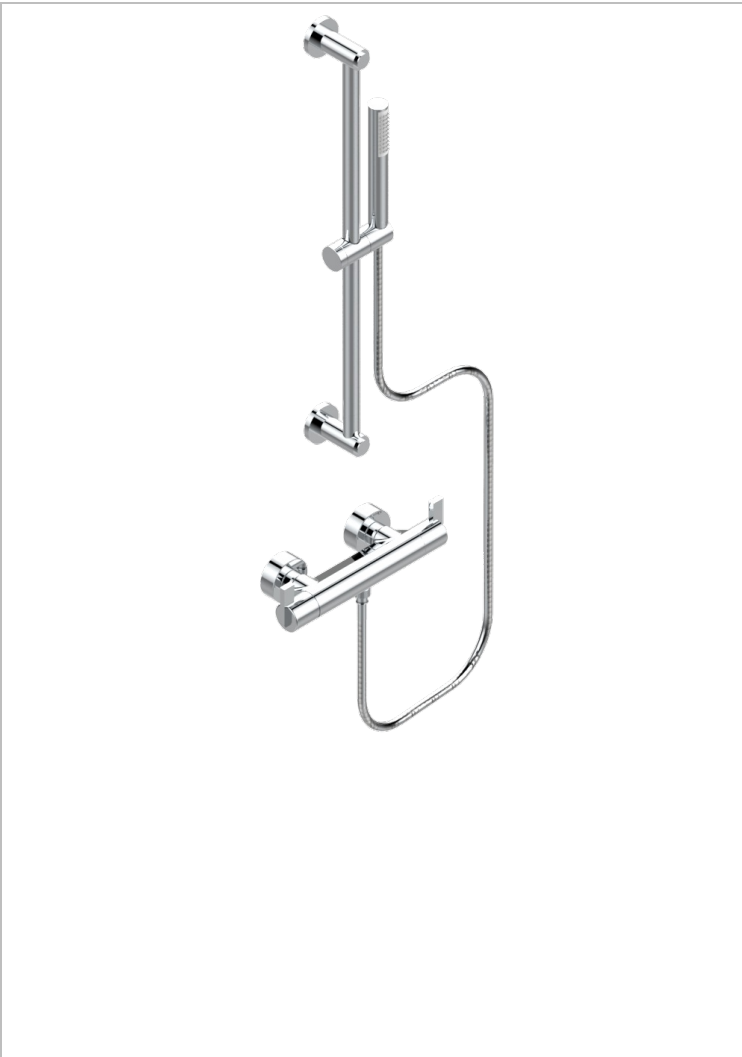

LE 11

U2A-6528BB

Wall mounted thermostatic shower mixer 1/2" with slide bar, hose and handshower

CHARACTERISTIC

- Le 11
- Wall mounted thermostatic shower mixer 1/2" with slide bar, hose and handshower

AVAILABLE FINITIONS

Polished chrome (color finish) - A02