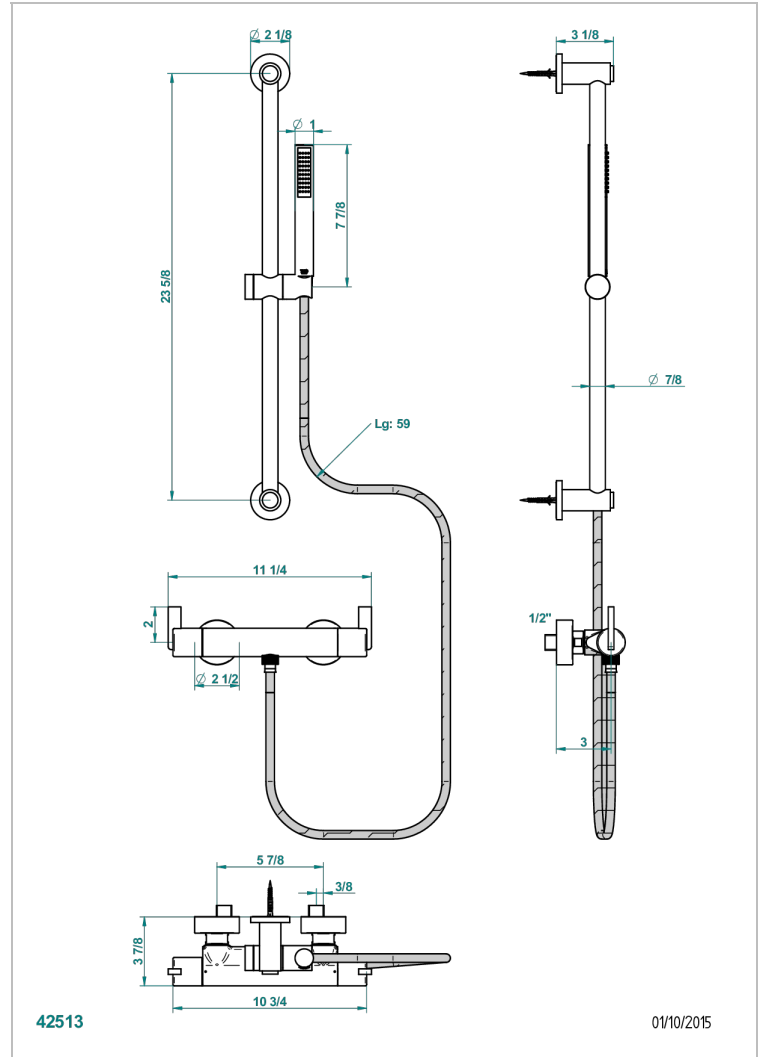

LE 11

U2A-6528BB

Wall mounted thermostatic shower mixer 1/2" with slide bar, hose and handshower

CHARACTERISTIC

- Le 11
- Wall mounted thermostatic shower mixer 1/2" with slide bar, hose and handshower

AVAILABLE FINITIONS

Polished chrome (color finish) - A02