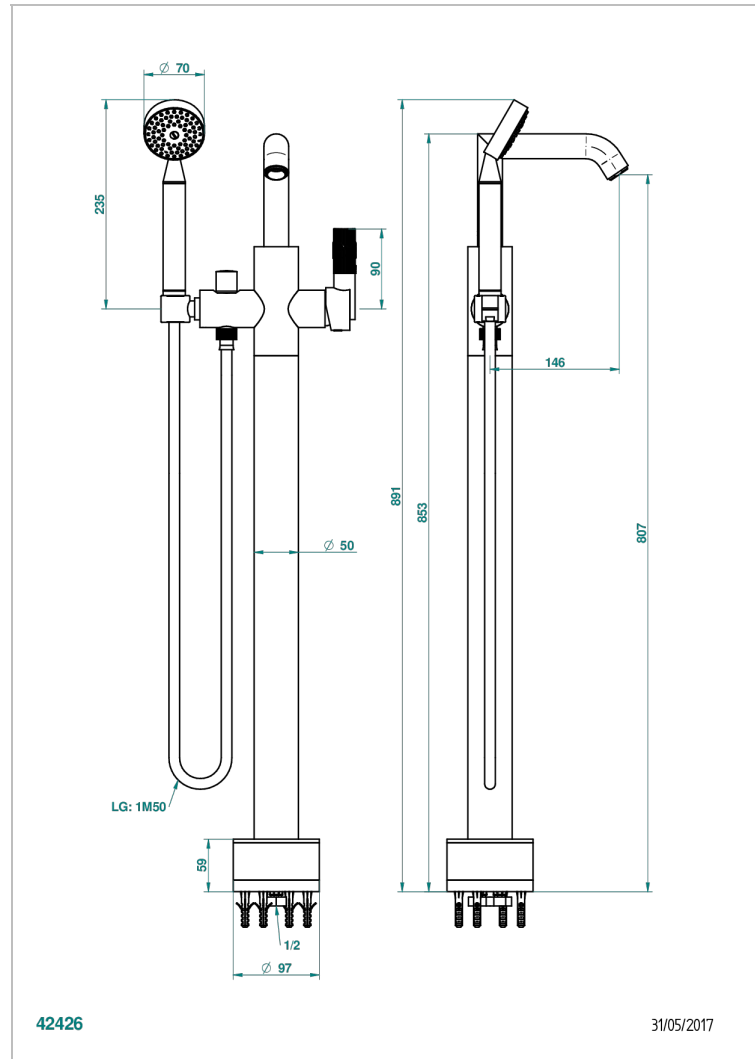

BAMBOU AMBER CRYSTAL

A34-6508S

THG[®]
PARIS

Free-standing single lever bath mixer with handshower with Easyclean system

CHARACTERISTIC

- BamboU Amber crystal
- Free-standing single lever bath mixer with handshower with Easyclean system

TECHNICAL SPECS

- Recommandé : 3 bars (max. 5 bars) - Advised : 43,5 psi (max. 72 psi)
- Bec : 22 l/min à 3 bars - Douchette : 9,5 l/min à 3 bars
- Spout : 5.82 gpm at 43.5 psi - Handshower : 2.5 gpm at 43.5 psi