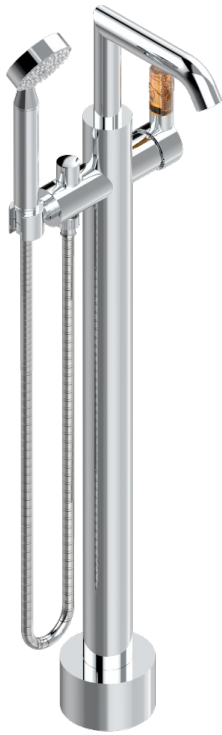

BAMBOU AMBER CRYSTAL

A34-6508S

THG[®]
PARIS

Free-standing single lever bath mixer with handshower with Easyclean system

CHARACTERISTIC

- BamboU Amber crystal
- Free-standing single lever bath mixer with handshower with Easyclean system

TECHNICAL SPECS

- Recommandé : 3 bars (max. 5 bars) - Advised : 43,5 psi (max. 72 psi)
- Bec : 22 l/min à 3 bars - Douchette : 9,5 l/min à 3 bars
- Spout : 5.82 gpm at 43.5 psi - Handshower : 2.5 gpm at 43.5 psi

AVAILABLE FINITIONS

Black ceram - D30
Blush PVD - H62
Brass color PVD - H49
Brown bronze color PVD - F33
Chrome polished - A02
Chrome polished / gold polished - G02

Copper antique matt, coated - H07
Gold color PVD - H52
Gold mat - F07
Gold polished - F01
Graphite PVD - H64
Light coated bronze - D01

Matt Umber PVD - H67
Matt blush PVD - H60
Matt brass color PVD - H50
Matt brown bronze color PVD - F34
Matt chrome (American satin) - C02
Matt gold color PVD - H53

Matt graphite PVD - H65
Matt nickel (American satin) - C01
Matt nickel color PVD - H56
Nickel antique / Sovereign - H28
Nickel color PVD - H55
Nickel polished - B01