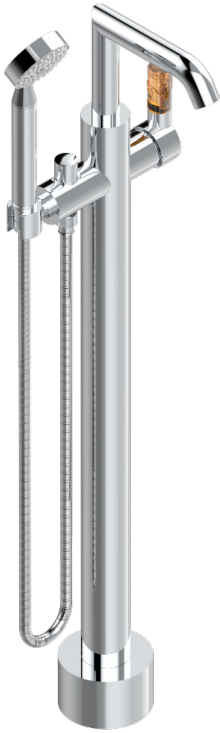

# BAMBOU AMBER CRYSTAL

A34-6508S

THG<sup>®</sup>  
PARIS

Free-standing single lever bath mixer with handshower with Easyclean system

42426

31/05/2017

## CHARACTERISTIC

- BamboU Amber crystal
- Free-standing single lever bath mixer with handshower with Easyclean system

## TECHNICAL SPECS

- Recommandé : 3 bars (max. 5 bars) - Advised : 43,5 psi (max. 72 psi)
- Bec : 22 l/min à 3 bars - Douchette : 9,5 l/min à 3 bars
- Spout : 5.82 gpm at 43.5 psi - Handshower : 2.5 gpm at 43.5 psi

## AVAILABLE FINITIONS

Black ceram - D30  
Blush PVD - H62  
Brass color PVD - H49  
Brown bronze color PVD - F33  
Chrome polished - A02  
Chrome polished / gold polished - G02

Copper antique matt, coated - H07  
Gold color PVD - H52  
Gold mat - F07  
Gold polished - F01  
Graphite PVD - H64  
Light coated bronze - D01