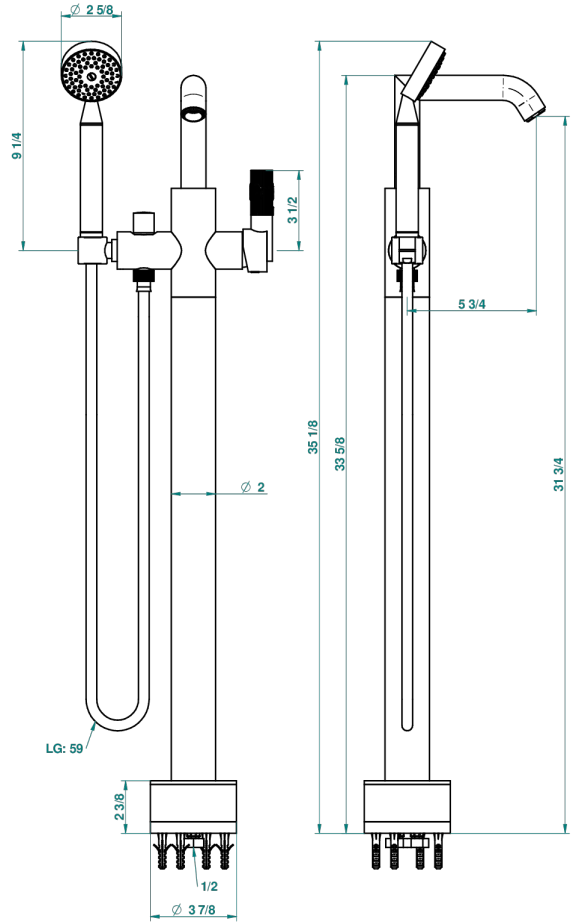

# BAMBOU AMBER CRYSTAL

A34-6508S

THG<sup>®</sup>  
PARIS

Free-standing single lever bath mixer with handshower with Easyclean system

42426

31/05/2017

## CHARACTERISTIC

- BamboU Amber crystal
- Free-standing single lever bath mixer with handshower with Easyclean system

## TECHNICAL SPECS

- Recommandé : 3 bars (max. 5 bars) - Advised : 43,5 psi (max. 72 psi)
- Bec : 22 l/min à 3 bars - Douchette : 9,5 l/min à 3 bars
- Spout : 5.82 gpm at 43.5 psi - Handshower : 2.5 gpm at 43.5 psi